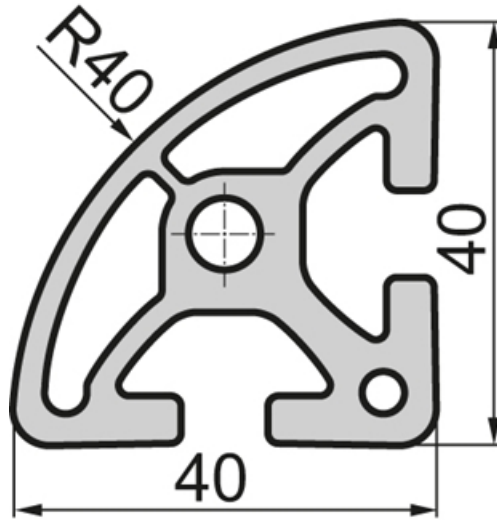

## SP7210N – Closed Profile 40/40 R90

**System:** 40 - Slot 8  
**Dimensions:** 40x40  
**Length (mm):** 6000  
**Material Quality:** Strong  
**Profile Type:** Closed

## General Data

Designation	Ix (cm <sup>4</sup> )	Iy (cm <sup>4</sup> )	Wx (cm <sup>3</sup> )	Wy (cm <sup>3</sup> )	A (cm <sup>2</sup> )
SP7210N	8.21	8.21	3.54	3.54	6.23

Designation	Mass (kg/m)
SP7210N	1.69