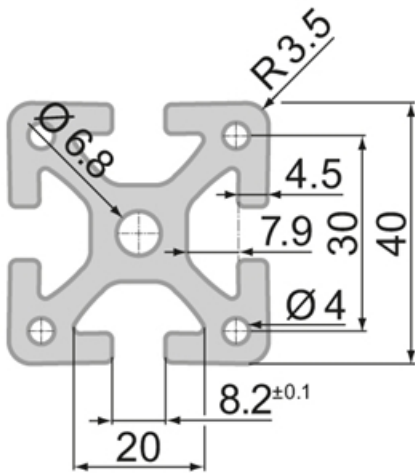

## SP8500N – Profile 80x120

**System:** 40 - Slot 8  
**Dimensions:** 80x120  
**Length (mm):** 6000  
**Material Quality:** Strong  
**Profile Type:** Open

### Profile 40 Standard

## General Data

| Designation | Ix (cm <sup>4</sup> ) | Iy (cm <sup>4</sup> ) | Wx (cm <sup>3</sup> ) | Wy (cm <sup>3</sup> ) | A (cm <sup>2</sup> ) |
|-------------|-----------------------|-----------------------|-----------------------|-----------------------|----------------------|
| SP8500N     | 554.55                | 274.80                | 89.73                 | 68.70                 | 38.57                |