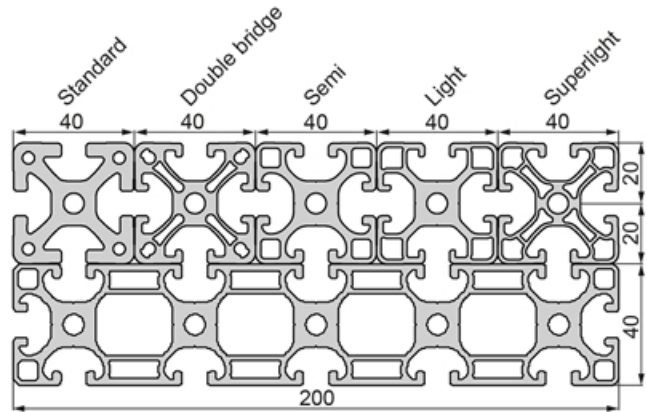

## SP8500N – Profile 80x120

**System:** 40 - Slot 8  
**Dimensions:** 80x120  
**Length (mm):** 6000  
**Material Quality:** Strong  
**Profile Type:** Open

### Profile 40 Standard

## General Data

| Designation | Ix (cm <sup>4</sup> ) | Iy (cm <sup>4</sup> ) | Wx (cm <sup>3</sup> ) | Wy (cm <sup>3</sup> ) | A (cm <sup>2</sup> ) |
|-------------|-----------------------|-----------------------|-----------------------|-----------------------|----------------------|
| SP8500N     | 554.55                | 274.80                | 89.73                 | 68.70                 | 38.57                |