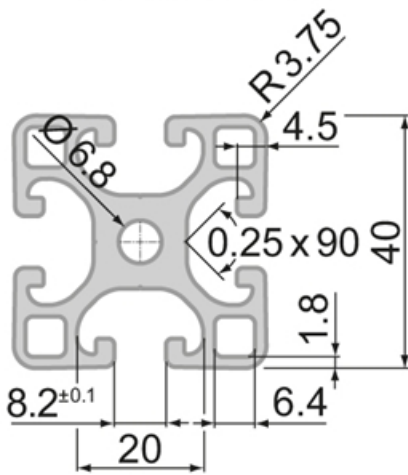

SP5450N – Profile 80x80 Semi

System: 40 - Slot 8
 Dimensions: 80x80
 Length (mm): 6000
 Material Quality: Semi/Light
 Profile Type: Open

Profile 40 Semi

General Data

Designation	Ix (cm ⁴)	Iy (cm ⁴)	Wx (cm ³)	Wy (cm ³)	A (cm ²)
SP5450N	134.28	134.28	33.57	33.57	19.37

Designation	Mass (kg/m)
SP5450N	5.25