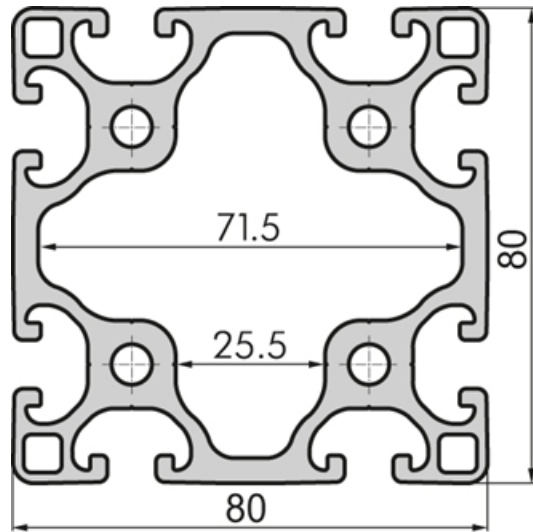

SP5450N – Profile 80x80 Semi

System: 40 - Slot 8
 Dimensions: 80x80
 Length (mm): 6000
 Material Quality: Semi/Light
 Profile Type: Open

Profile 40 Semi

General Data

Designation	Ix (cm ⁴)	Iy (cm ⁴)	Wx (cm ³)	Wy (cm ³)	A (cm ²)
SP5450N	134.28	134.28	33.57	33.57	19.37

Designation	Mass (kg/m)
SP5450N	5.25