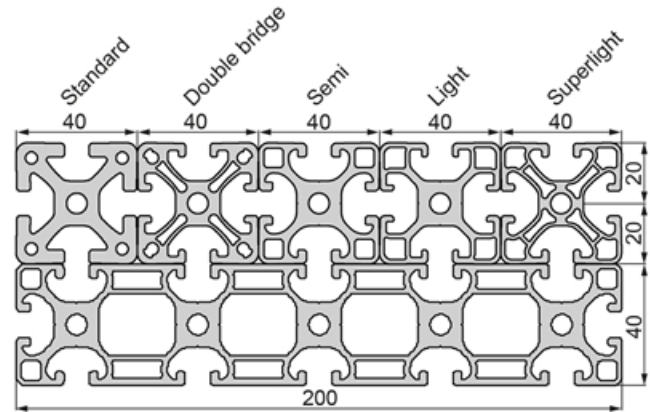

SP5450N – Profile 80x80 Semi

System: 40 - Slot 8
 Dimensions: 80x80
 Length (mm): 6000
 Material Quality: Semi/Light
 Profile Type: Open

Profile 40 Semi

General Data

Designation	Ix (cm ⁴)	Iy (cm ⁴)	Wx (cm ³)	Wy (cm ³)	A (cm ²)
SP5450N	134.28	134.28	33.57	33.57	19.37

Designation	Mass (kg/m)
SP5450N	5.25