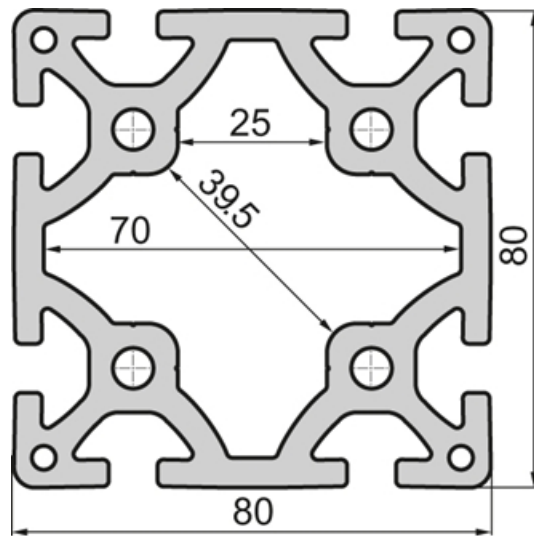

SP8400N – Profile 80x80

System: 40 - Slot 8
Dimensions: 80x80
Length (mm): 6000
Material Quality: Strong
Profile Type: Open

Profile 40 Standard

General Data

Designation	Ix (cm ⁴)	Iy (cm ⁴)	Wx (cm ³)	Wy (cm ³)	A (cm ²)
SP8400N	173.08	173.08	43.27	43.27	24.51

Designation	Mass (kg/m)
SP8400N	6.64