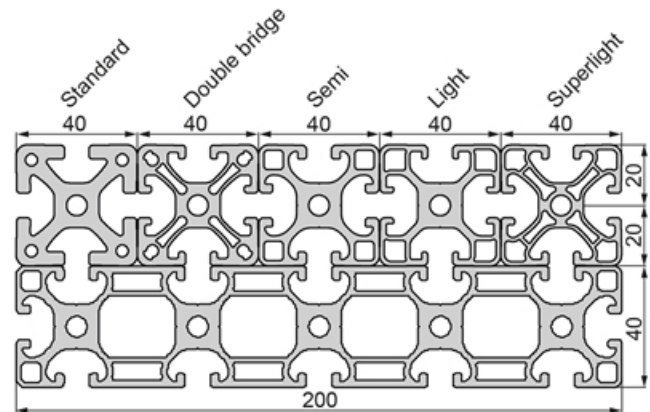

SP8400N – Profile 80x80

System: 40 - Slot 8
Dimensions: 80x80
Length (mm): 6000
Material Quality: Strong
Profile Type: Open

Profile 40 Standard

General Data

Designation	Ix (cm ⁴)	Iy (cm ⁴)	Wx (cm ³)	Wy (cm ³)	A (cm ²)
SP8400N	173.08	173.08	43.27	43.27	24.51

Designation	Mass (kg/m)
SP8400N	6.64