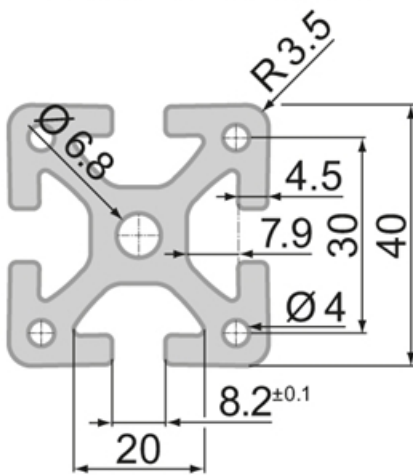

SP8400N – Profile 80x80

System: 40 - Slot 8
Dimensions: 80x80
Length (mm): 6000
Material Quality: Strong
Profile Type: Open

Profile 40 Standard

General Data

Designation	Ix (cm ⁴)	Iy (cm ⁴)	Wx (cm ³)	Wy (cm ³)	A (cm ²)
SP8400N	173.08	173.08	43.27	43.27	24.51

Designation	Mass (kg/m)
SP8400N	6.64