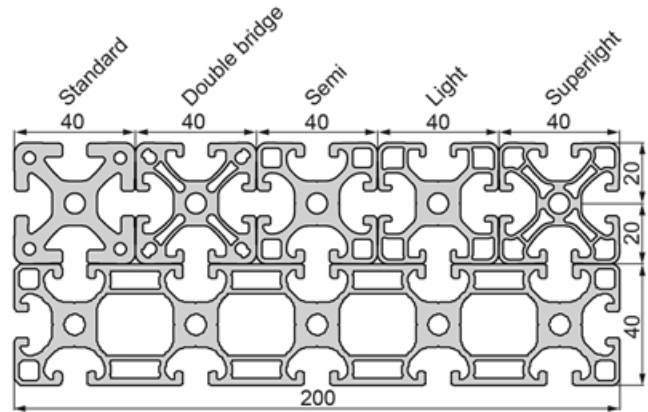

SP4450N – Profile 40x120 Semi

System: 40 - Slot 8
Dimensions: 40x120
Length (mm): 6000
Material Quality: Semi/Light
Profile Type: Open

Profile 40 Semi

General Data

Designation	Ix (cm ⁴)	Iy (cm ⁴)	Wx (cm ³)	Wy (cm ³)	A (cm ²)
SP4450N	222.70	26.14	37.12	13.07	16.74

Designation	Mass (kg/m)
SP4450N	4.52