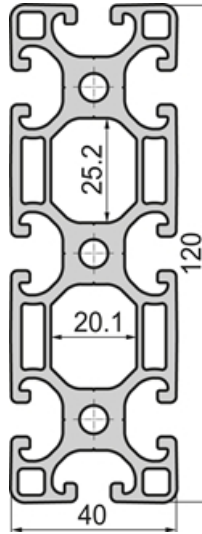

SP4450N – Profile 40x120 Semi

System: 40 - Slot 8
Dimensions: 40x120
Length (mm): 6000
Material Quality: Semi/Light
Profile Type: Open

Profile 40 Semi

General Data

Designation	Ix (cm ⁴)	Iy (cm ⁴)	Wx (cm ³)	Wy (cm ³)	A (cm ²)
SP4450N	222.70	26.14	37.12	13.07	16.74

Designation	Mass (kg/m)
SP4450N	4.52