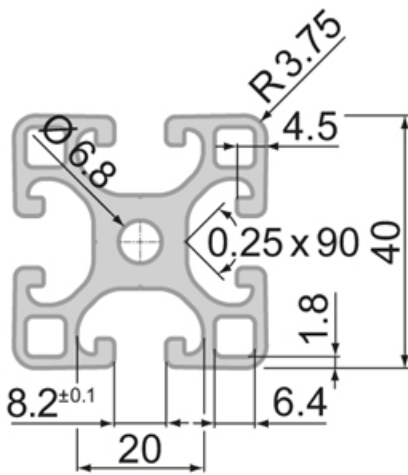

SP4450N – Profile 40x120 Semi

System: 40 - Slot 8
Dimensions: 40x120
Length (mm): 6000
Material Quality: Semi/Light
Profile Type: Open

Profile 40 Semi

General Data

Designation	Ix (cm ⁴)	Iy (cm ⁴)	Wx (cm ³)	Wy (cm ³)	A (cm ²)
SP4450N	222.70	26.14	37.12	13.07	16.74

Designation	Mass (kg/m)
SP4450N	4.52