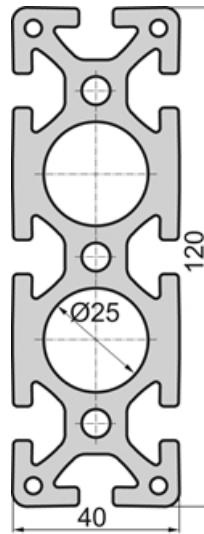

SP4400N – Profile 40x120

System: 40 - Slot 8
Dimensions: 40x120
Length (mm): 6000
Material Quality: Strong
Profile Type: Open

Profile 40 Standard

General Data

Designation	Ix (cm ⁴)	Iy (cm ⁴)	Wx (cm ³)	Wy (cm ³)	A (cm ²)
SP4400N	302.18	39.24	50.36	19.62	23.41

Designation	Mass (kg/m)
SP4400N	6.34