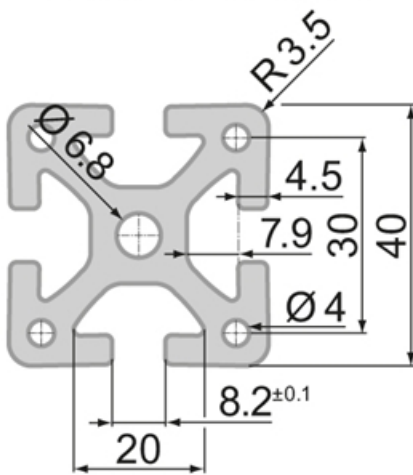

SP4400N – Profile 40x120

System: 40 - Slot 8
Dimensions: 40x120
Length (mm): 6000
Material Quality: Strong
Profile Type: Open

Profile 40 Standard

General Data

Designation	Ix (cm ⁴)	Iy (cm ⁴)	Wx (cm ³)	Wy (cm ³)	A (cm ²)
SP4400N	302.18	39.24	50.36	19.62	23.41

Designation	Mass (kg/m)
SP4400N	6.34