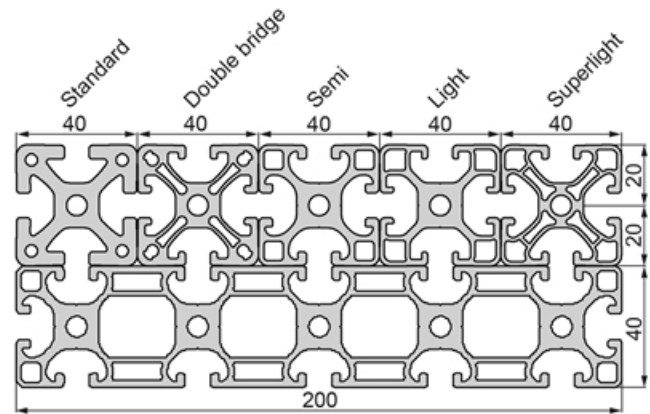

SP4400N – Profile 40x120

System: 40 - Slot 8
Dimensions: 40x120
Length (mm): 6000
Material Quality: Strong
Profile Type: Open

Profile 40 Standard

General Data

Designation	Ix (cm ⁴)	Iy (cm ⁴)	Wx (cm ³)	Wy (cm ³)	A (cm ²)
SP4400N	302.18	39.24	50.36	19.62	23.41

Designation	Mass (kg/m)
SP4400N	6.34