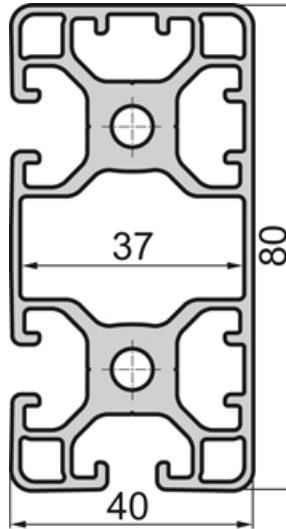

SP5570N – Profile Closed 40x80 3N 90° Light

System: 40 - Slot 8
 Dimensions: 40x80
 Length (mm): 6000
 Material Quality: Semi/Light
 Profile Type: Closed

Profile 40 Light

General Data

Designation	Ix (cm ⁴)	Iy (cm ⁴)	Wx (cm ³)	Wy (cm ³)	A (cm ²)
SP5570N	64.56	15.26	15.90	7.41	10.28

Designation	Mass (kg/m)
SP5570N	2.78