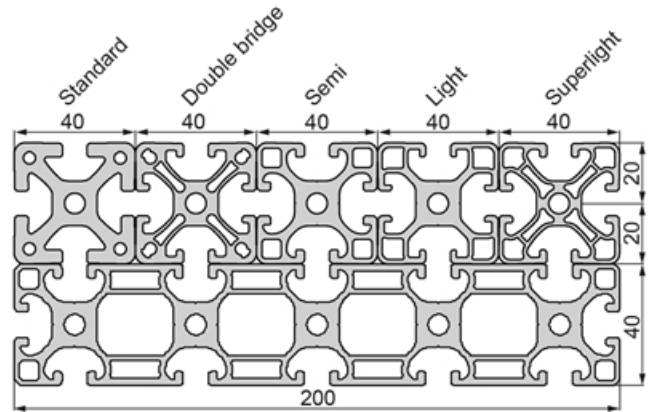

SP5570N – Profile Closed 40x80 3N 90° Light

System: 40 - Slot 8
 Dimensions: 40x80
 Length (mm): 6000
 Material Quality: Semi/Light
 Profile Type: Closed

Profile 40 Light

General Data

Designation	Ix (cm ⁴)	Iy (cm ⁴)	Wx (cm ³)	Wy (cm ³)	A (cm ²)
SP5570N	64.56	15.26	15.90	7.41	10.28

Designation	Mass (kg/m)
SP5570N	2.78