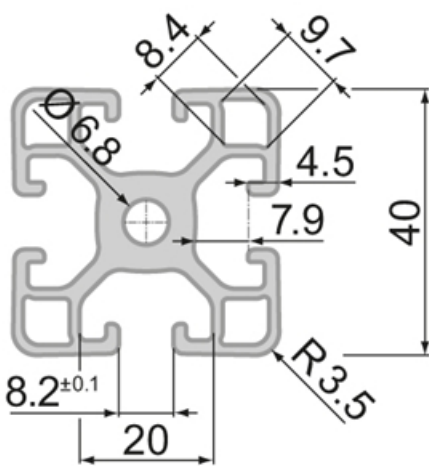

SP5570N – Profile Closed 40x80 3N 90° Light

System: 40 - Slot 8
 Dimensions: 40x80
 Length (mm): 6000
 Material Quality: Semi/Light
 Profile Type: Closed

Profile 40 Light

General Data

Designation	Ix (cm ⁴)	Iy (cm ⁴)	Wx (cm ³)	Wy (cm ³)	A (cm ²)
SP5570N	64.56	15.26	15.90	7.41	10.28

Designation	Mass (kg/m)
SP5570N	2.78