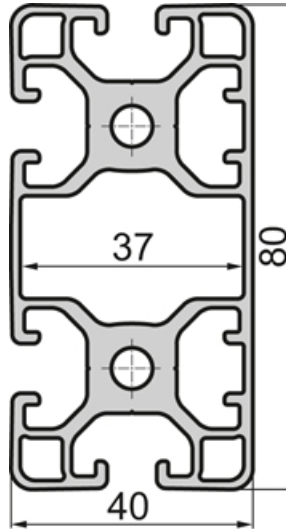

SP5560N – Profile Closed 40x80 4N 270° Light

System: 40 - Slot 8
Dimensions: 40x80
Length (mm): 6000
Material Quality: Semi/Light
Profile Type: Closed

Profile 40 Light

General Data

Designation	Ix (cm ⁴)	Iy (cm ⁴)	Wx (cm ³)	Wy (cm ³)	A (cm ²)
SP5560N	62.12	15.23	15.53	7.39	10.12

Designation	Mass (kg/m)
SP5560N	2.74