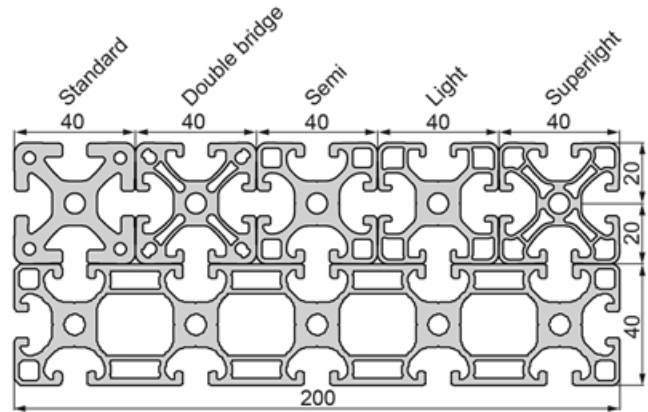

SP5560N – Profile Closed 40x80 4N 270° Light

System: 40 - Slot 8
Dimensions: 40x80
Length (mm): 6000
Material Quality: Semi/Light
Profile Type: Closed

Profile 40 Light

General Data

Designation	Ix (cm ⁴)	Iy (cm ⁴)	Wx (cm ³)	Wy (cm ³)	A (cm ²)
SP5560N	62.12	15.23	15.53	7.39	10.12

Designation	Mass (kg/m)
SP5560N	2.74