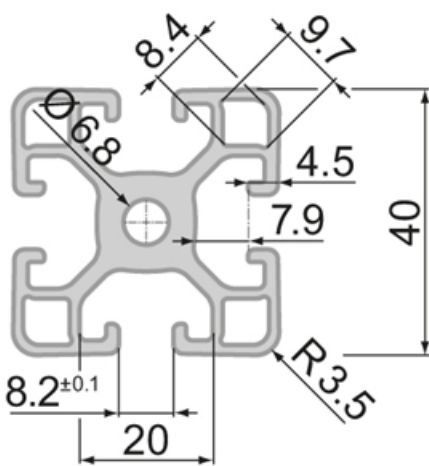

SP5560N – Profile Closed 40x80 4N 270° Light

System: 40 - Slot 8
Dimensions: 40x80
Length (mm): 6000
Material Quality: Semi/Light
Profile Type: Closed

Profile 40 Light

General Data

Designation	Ix (cm ⁴)	Iy (cm ⁴)	Wx (cm ³)	Wy (cm ³)	A (cm ²)
SP5560N	62.12	15.23	15.53	7.39	10.12

Designation	Mass (kg/m)
SP5560N	2.74