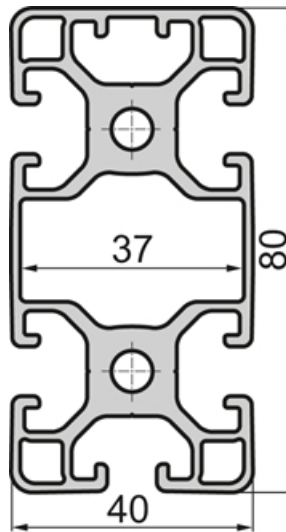

SP5540N – Profile Closed 40x80 5N Light

System: 40 - Slot 8
Dimensions: 40x80
Length (mm): 6000
Material Quality: Semi/Light
Profile Type: Closed

Profile 40 Light

General Data

Designation	Ix (cm ⁴)	Iy (cm ⁴)	Wx (cm ³)	Wy (cm ³)	A (cm ²)
SP5540N	63.22	14.09	15.57	7.05	9.95

Designation	Mass (kg/m)
SP5540N	2.70