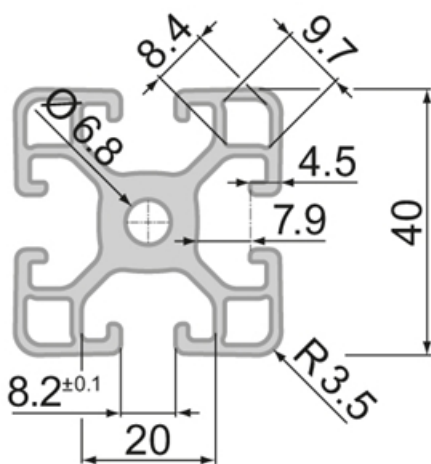

SP5540N – Profile Closed 40x80 5N Light

System: 40 - Slot 8
Dimensions: 40x80
Length (mm): 6000
Material Quality: Semi/Light
Profile Type: Closed

Profile 40 Light

General Data

Designation	Ix (cm ⁴)	Iy (cm ⁴)	Wx (cm ³)	Wy (cm ³)	A (cm ²)
SP5540N	63.22	14.09	15.57	7.05	9.95

Designation	Mass (kg/m)
SP5540N	2.70