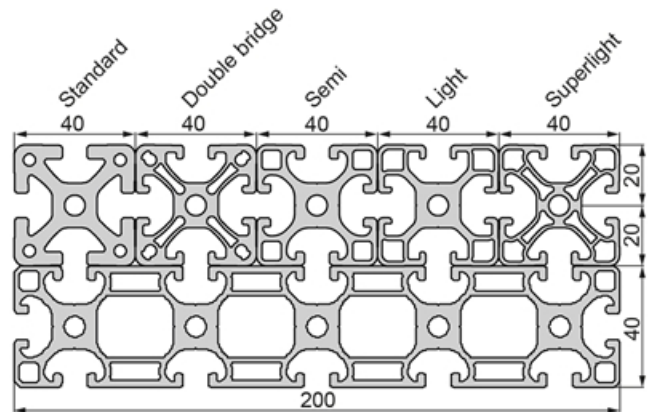

SP5540N – Profile Closed 40x80 5N Light

System: 40 - Slot 8
Dimensions: 40x80
Length (mm): 6000
Material Quality: Semi/Light
Profile Type: Closed

Profile 40 Light

General Data

Designation	Ix (cm ⁴)	Iy (cm ⁴)	Wx (cm ³)	Wy (cm ³)	A (cm ²)
SP5540N	63.22	14.09	15.57	7.05	9.95

Designation	Mass (kg/m)
SP5540N	2.70