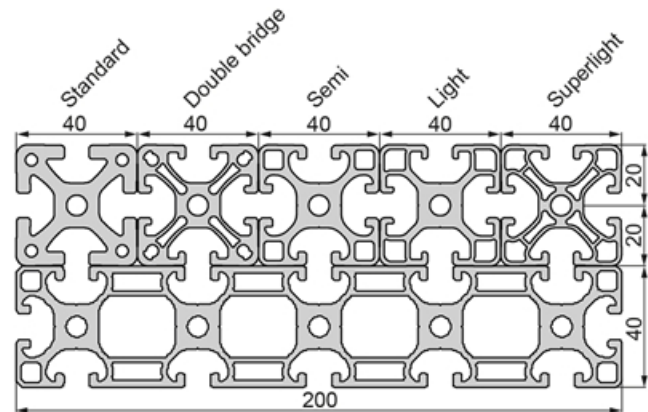

SP5630N – Profile Closed 40x40 2N 180° Superlight

System: 40 - Slot 8
Dimensions: 40x40
Length (mm): 6000
Material Quality: Superlight
Profile Type: Closed

Profile 40 Superlight

General Data

Designation	System	Ix (cm ⁴)	Iy (cm ⁴)	Wx (cm ³)	Wy (cm ³)
SP5630N	40 - Slot 8	7.93	9.06	3.97	4.53

Designation	A (cm ²)	Mass (kg/m)
SP5630N	5.40	1.46