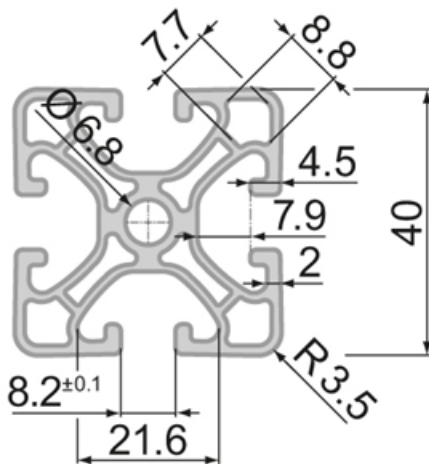

SP5630N – Profile Closed 40x40 2N 180° Superlight

System: 40 - Slot 8
Dimensions: 40x40
Length (mm): 6000
Material Quality: Superlight
Profile Type: Closed

Profile 40 Superlight

General Data

Designation	System	Ix (cm ⁴)	Iy (cm ⁴)	Wx (cm ³)	Wy (cm ³)
SP5630N	40 - Slot 8	7.93	9.06	3.97	4.53

Designation	A (cm ²)	Mass (kg/m)
SP5630N	5.40	1.46