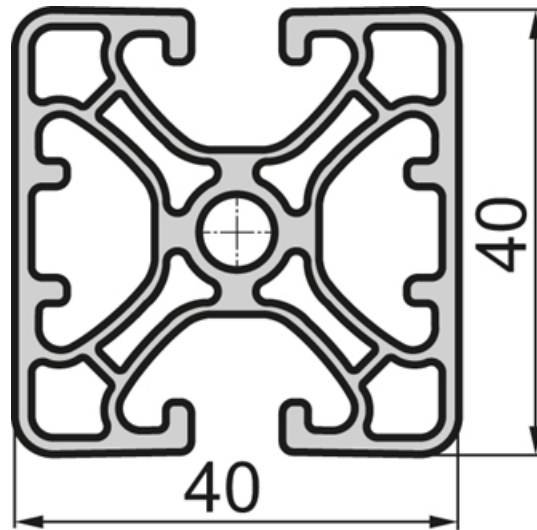

SP5630N – Profile Closed 40x40 2N 180° Superlight

System: 40 - Slot 8
Dimensions: 40x40
Length (mm): 6000
Material Quality: Superlight
Profile Type: Closed

Profile 40 Superlight

General Data

Designation	System	Ix (cm ⁴)	Iy (cm ⁴)	Wx (cm ³)	Wy (cm ³)
SP5630N	40 - Slot 8	7.93	9.06	3.97	4.53

Designation	A (cm ²)	Mass (kg/m)
SP5630N	5.40	1.46