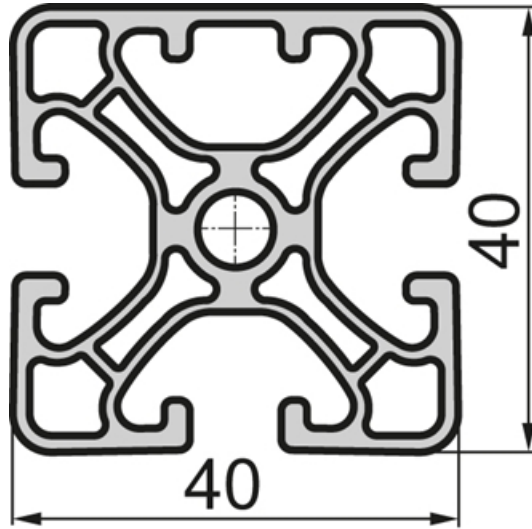

SP5640N – Profile Closed 40x40 3N Superlight

System: 40 - Slot 8
 Dimensions: 40x40
 Length (mm): 6000
 Material Quality: Superlight
 Profile Type: Closed

Profile 40 Superlight

General Data

Designation	Ix (cm ⁴)	Iy (cm ⁴)	Wx (cm ³)	Wy (cm ³)	A (cm ²)
SP5640N	8.45	7.90	4.10	3.95	5.24

Designation	Mass (kg/m)
SP5640N	1.42