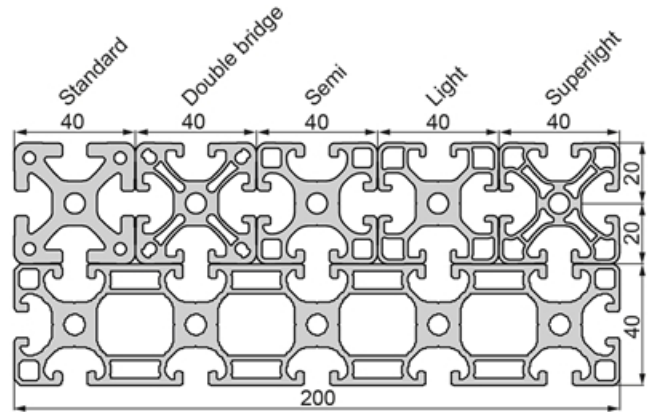

SP5640N – Profile Closed 40x40 3N Superlight

System: 40 - Slot 8
 Dimensions: 40x40
 Length (mm): 6000
 Material Quality: Superlight
 Profile Type: Closed

Profile 40 Superlight

General Data

Designation	Ix (cm ⁴)	Iy (cm ⁴)	Wx (cm ³)	Wy (cm ³)	A (cm ²)
SP5640N	8.45	7.90	4.10	3.95	5.24

Designation	Mass (kg/m)
SP5640N	1.42