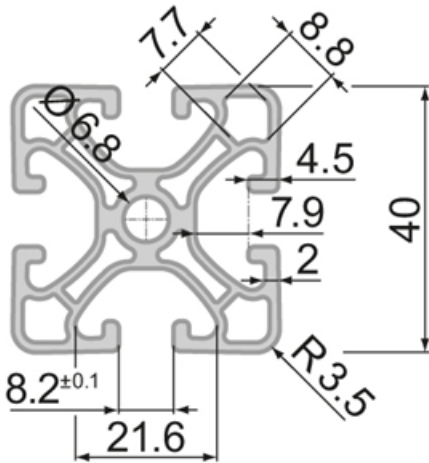

SP5640N – Profile Closed 40x40 3N Superlight

System: 40 - Slot 8
 Dimensions: 40x40
 Length (mm): 6000
 Material Quality: Superlight
 Profile Type: Closed

Profile 40 Superlight

General Data

Designation	Ix (cm ⁴)	Iy (cm ⁴)	Wx (cm ³)	Wy (cm ³)	A (cm ²)
SP5640N	8.45	7.90	4.10	3.95	5.24

Designation	Mass (kg/m)
SP5640N	1.42