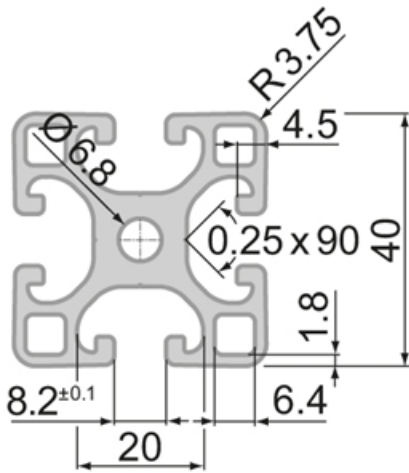

SP5480N – Profile Closed 40x40 1N Semi

System: 40 - Slot 8
 Dimensions: 40x40
 Length (mm): 6000
 Material Quality: Semi/Light
 Profile Type: Closed

Profile 40 Semi

General Data

Designation	System	Ix (cm ⁴)	Iy (cm ⁴)	Wx (cm ³)	Wy (cm ³)
SP5480N	40 - Slot 8	9.94	10.67	4.84	5.34

Designation	A (cm ²)	Mass (kg/m)
SP5480N	7.04	1.92