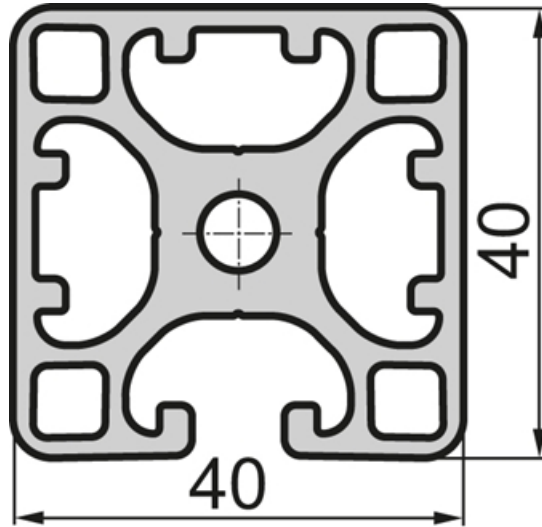

SP5480N – Profile Closed 40x40 1N Semi

System: 40 - Slot 8
 Dimensions: 40x40
 Length (mm): 6000
 Material Quality: Semi/Light
 Profile Type: Closed

Profile 40 Semi

General Data

Designation	System	Ix (cm ⁴)	Iy (cm ⁴)	Wx (cm ³)	Wy (cm ³)
SP5480N	40 - Slot 8	9.94	10.67	4.84	5.34

Designation	A (cm ²)	Mass (kg/m)
SP5480N	7.04	1.92