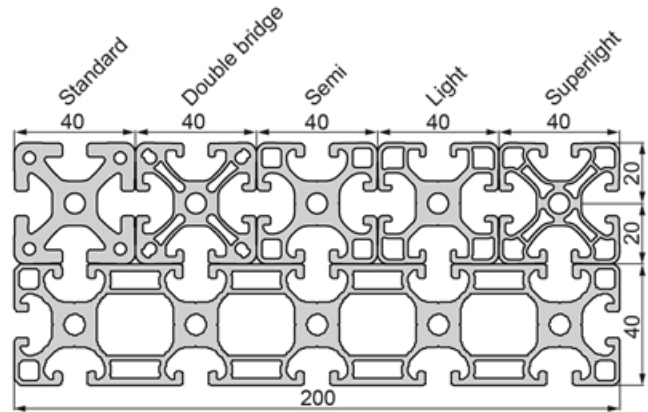

SP5480N – Profile Closed 40x40 1N Semi

System: 40 - Slot 8
 Dimensions: 40x40
 Length (mm): 6000
 Material Quality: Semi/Light
 Profile Type: Closed

Profile 40 Semi

General Data

Designation	System	Ix (cm ⁴)	Iy (cm ⁴)	Wx (cm ³)	Wy (cm ³)
SP5480N	40 - Slot 8	9.94	10.67	4.84	5.34

Designation	A (cm ²)	Mass (kg/m)
SP5480N	7.04	1.92