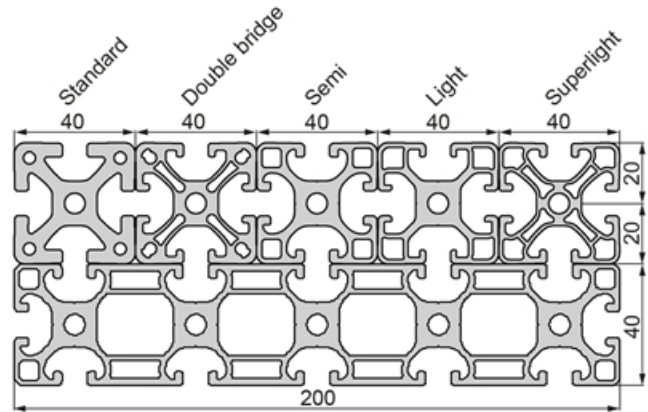

SP5510N – Profile Closed 40x40 3N Light

System: 40 - Slot 8
Dimensions: 40x40
Length (mm): 6000
Material Quality: Semi/Light
Profile Type: Closed

General Data

Designation	System	Ix (cm ⁴)	Iy (cm ⁴)	Wx (cm ³)	Wy (cm ³)
SP5510N	40 - Slot 8	8.41	7.85	4.10	3.93

Designation	A (cm ²)	Mass (kg/m)
SP5510N	5.83	1.58