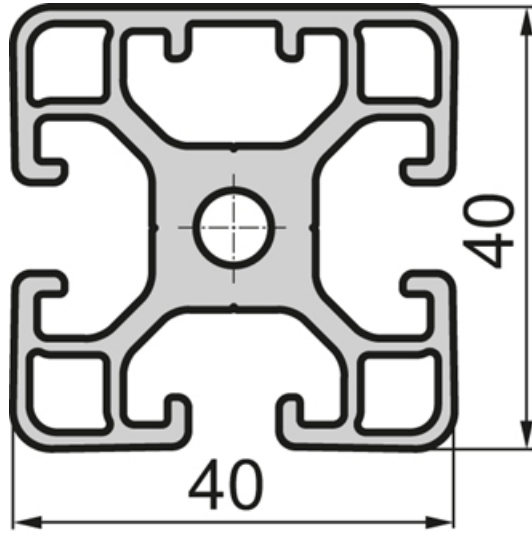

SP5510N – Profile Closed 40x40 3N Light

System: 40 - Slot 8
Dimensions: 40x40
Length (mm): 6000
Material Quality: Semi/Light
Profile Type: Closed

General Data

Designation	System	Ix (cm ⁴)	Iy (cm ⁴)	Wx (cm ³)	Wy (cm ³)
SP5510N	40 - Slot 8	8.41	7.85	4.10	3.93

Designation	A (cm ²)	Mass (kg/m)
SP5510N	5.83	1.58