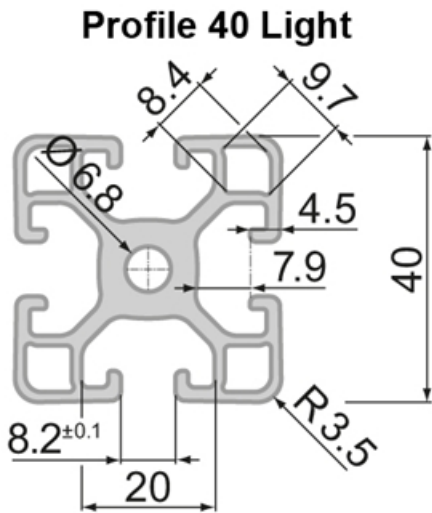

SP5510N – Profile Closed 40x40 3N Light

System: 40 - Slot 8
Dimensions: 40x40
Length (mm): 6000
Material Quality: Semi/Light
Profile Type: Closed

General Data

Designation	System	Ix (cm ⁴)	Iy (cm ⁴)	Wx (cm ³)	Wy (cm ³)
SP5510N	40 - Slot 8	8.41	7.85	4.10	3.93

Designation	A (cm ²)	Mass (kg/m)
SP5510N	5.83	1.58