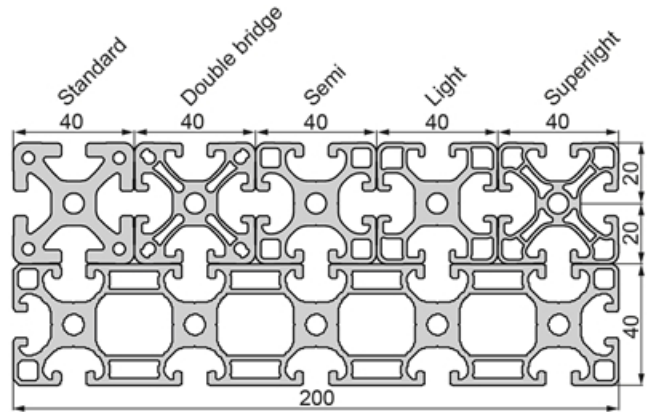

SP6500N – Profile Closed 40x40 2N 90°

System: 40 - Slot 8
 Dimensions: 40x40
 Length (mm): 6000
 Material Quality: Strong
 Profile Type: Closed

Profile 40 Standard

General Data

Designation	System	Ix (cm ⁴)	Iy (cm ⁴)	Wx (cm ³)	Wy (cm ³)
SP6500N	40 - Slot 8	11.88	11.88	5.66	5.66

Designation	A (cm ²)	Mass (kg/m)
SP6500N	8.11	2.20