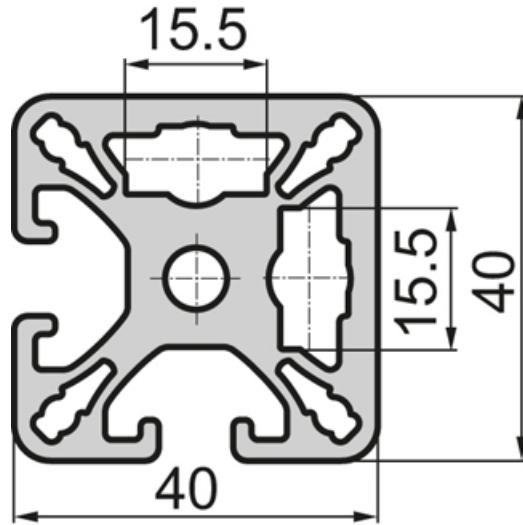

SP6500N – Profile Closed 40x40 2N 90°

System: 40 - Slot 8
 Dimensions: 40x40
 Length (mm): 6000
 Material Quality: Strong
 Profile Type: Closed

Profile 40 Standard

General Data

Designation	System	Ix (cm ⁴)	Iy (cm ⁴)	Wx (cm ³)	Wy (cm ³)
SP6500N	40 - Slot 8	11.88	11.88	5.66	5.66

Designation	A (cm ²)	Mass (kg/m)
SP6500N	8.11	2.20