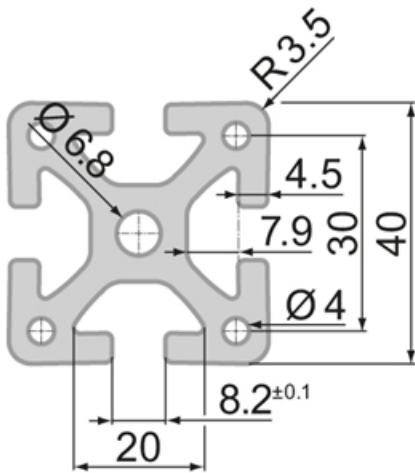

SP6500N – Profile Closed 40x40 2N 90°

System: 40 - Slot 8
 Dimensions: 40x40
 Length (mm): 6000
 Material Quality: Strong
 Profile Type: Closed

Profile 40 Standard

General Data

Designation	System	Ix (cm ⁴)	Iy (cm ⁴)	Wx (cm ³)	Wy (cm ³)
SP6500N	40 - Slot 8	11.88	11.88	5.66	5.66

Designation	A (cm ²)	Mass (kg/m)
SP6500N	8.11	2.20