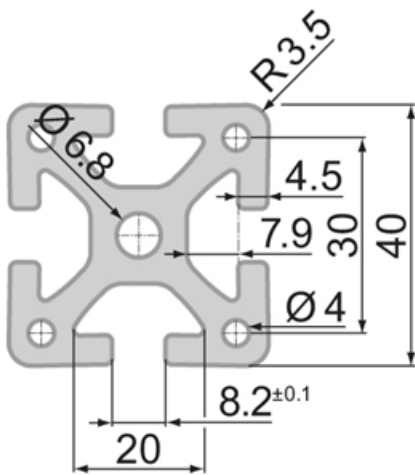

## SP4000N – Profile 40x40

**System:** 40 - Slot 8  
**Dimensions:** 40x40  
**Length (mm):** 6000  
**Material Quality:** Strong  
**Profile Type:** Closed

### Profile 40 Standard

## General Data

Designation	System	Ix (cm <sup>4</sup> )	Iy (cm <sup>4</sup> )	Wx (cm <sup>3</sup> )	Wy (cm <sup>3</sup> )
SP4000N	40 - Slot 8	12.91	12.91	6.46	6.46

Designation	A (cm <sup>2</sup> )	Mass (kg/m)
SP4000N	8.49	2.30