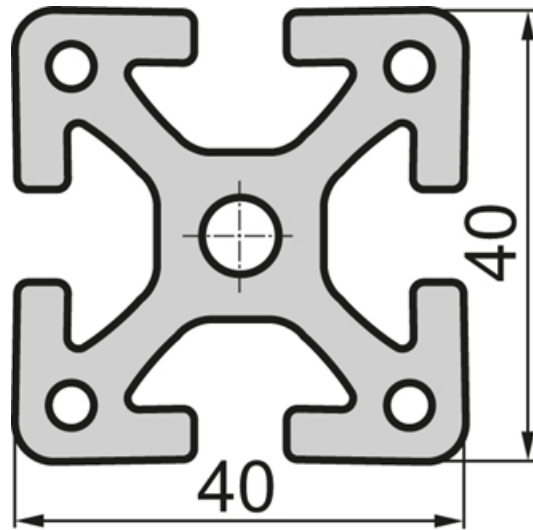

## SP4000N – Profile 40x40

**System:** 40 - Slot 8  
**Dimensions:** 40x40  
**Length (mm):** 6000  
**Material Quality:** Strong  
**Profile Type:** Closed

### Profile 40 Standard

## General Data

Designation	System	Ix (cm <sup>4</sup> )	Iy (cm <sup>4</sup> )	Wx (cm <sup>3</sup> )	Wy (cm <sup>3</sup> )
SP4000N	40 - Slot 8	12.91	12.91	6.46	6.46

Designation	A (cm <sup>2</sup> )	Mass (kg/m)
SP4000N	8.49	2.30