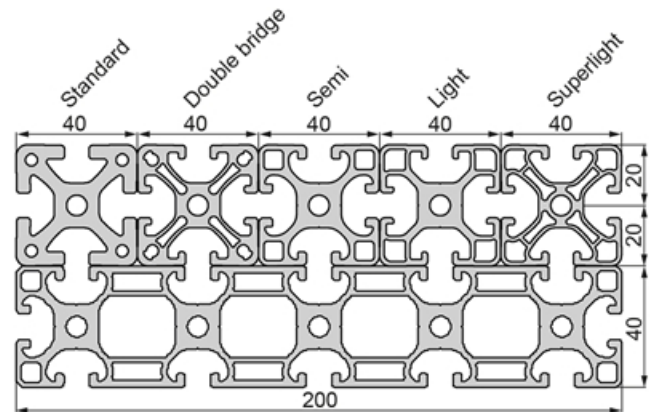

## SP4000N – Profile 40x40

**System:** 40 - Slot 8  
**Dimensions:** 40x40  
**Length (mm):** 6000  
**Material Quality:** Strong  
**Profile Type:** Closed

### Profile 40 Standard

## General Data

Designation	System	Ix (cm <sup>4</sup> )	Iy (cm <sup>4</sup> )	Wx (cm <sup>3</sup> )	Wy (cm <sup>3</sup> )
SP4000N	40 - Slot 8	12.91	12.91	6.46	6.46

Designation	A (cm <sup>2</sup> )	Mass (kg/m)
SP4000N	8.49	2.30