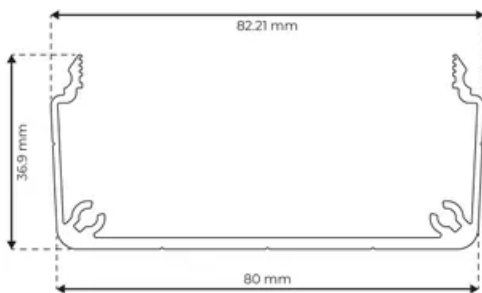

## Wiring Duct 40 x 80

Please note that duct and cover must be ordered separately.

**System:** 40 - Slot 8  
**Length (mm):** 6000

## General Data

Designation	Description	Ix (cm <sup>4</sup> )	Iy (cm <sup>4</sup> )	Wx (cm <sup>3</sup> )	Wy (cm <sup>3</sup> )
RP5020	Wiring Duct 40x80	3.74	29.82	1.36	7.46
RP5050	Wiring Duct Cover 80	0.1	14.91	0.14	3.73

Designation	A (cm <sup>2</sup> )	Mass (kg/m)
RP5020	2.87	0.78
RP5050	2.37	0.64