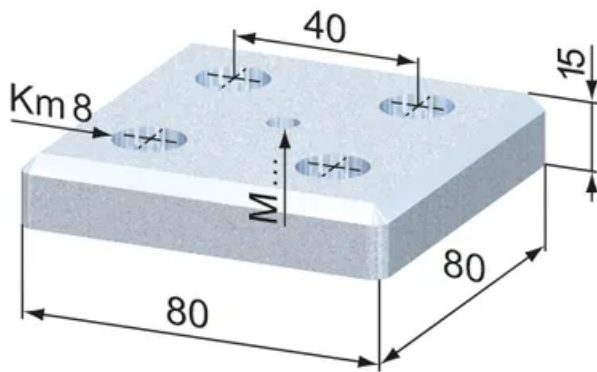

## Foot Plates 80 x 80

**Material:** Steel, zinc-plated

**System:** 40 - Slot 8

**Type:** Foot Plates

## General Data

Designation	Description	System	Weight (g)
RA1080	Foot Plate 80x80 M 12	40 - Slot 8	694
RA1065	Foot Plate 80x80 M 16	40 - Slot 8	678