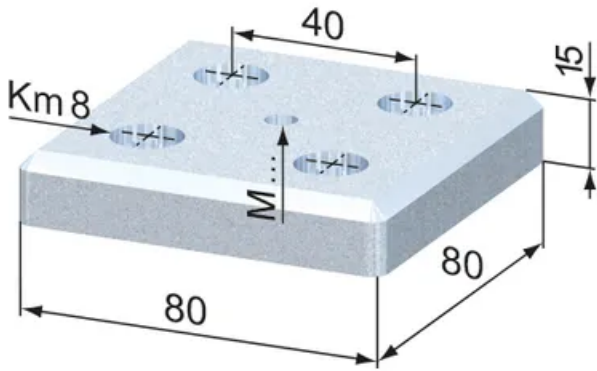

## Foot Plates 80 x 80

**Material:** Steel, zinc-plated

**System:** 40 - Slot 8

**Type:** Foot Plates

## General Data

Designation	Description	System	Weight (g)
RA1080	Foot Plate 80x80 M 12	40 - Slot 8	694
RA1065	Foot Plate 80x80 M 16	40 - Slot 8	678