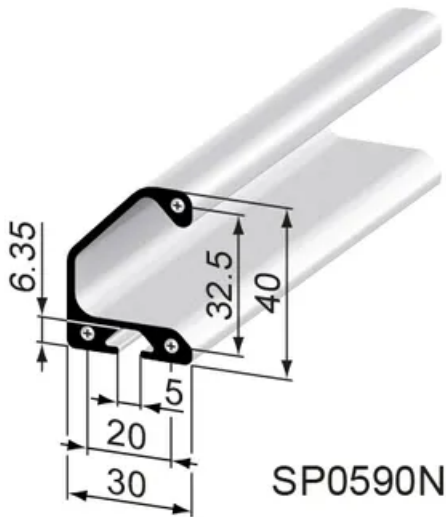

## Handle Strip Profile 30x40

**Application:**

Multi-purpose, e.g. for doors and drawers. Has a stabilizing effect when installed on sheet material and protects the fingers.

**System:** 40 - Slot 8; 30 - Slot 6

## Handle Strip Profile 30x40

SZ0059S

4 mm

5 mm

## Handle Strip Profile 30x40

6 mm

8 mm

10 mm

## General Data

Designation	Description	Material	Weight (g)
SZ0059S	Profile Cap Set	PA 6, black	2.6