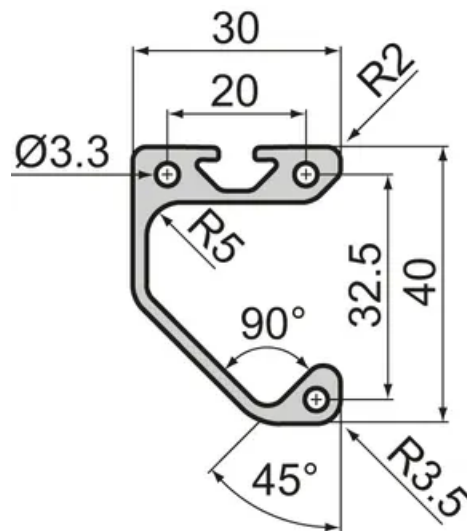

## Handle Strip Profile 30x40

**Application:**

Multi-purpose, e.g. for doors and drawers. Has a stabilizing effect when installed on sheet material and protects the fingers.

**System:** 40 - Slot 8; 30 - Slot 6

## Handle Strip Profile 30x40

SZ0059S

4 mm

5 mm

## Handle Strip Profile 30x40

6 mm

8 mm

10 mm

## General Data

Designation	Description	Material	Weight (g)
SZ0059S	Profile Cap Set	PA 6, black	2.6