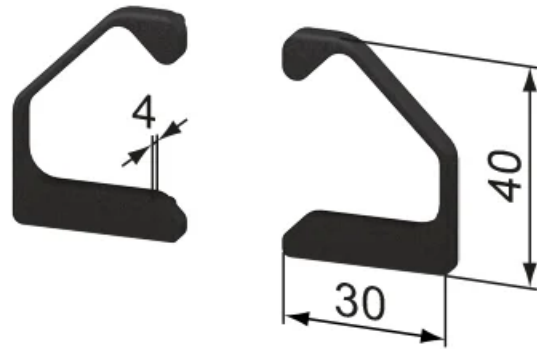

## Handle Strip Profile 30x40

**Application:**

Multi-purpose, e.g. for doors and drawers. Has a stabilizing effect when installed on sheet material and protects the fingers.

**System:** 40 - Slot 8; 30 - Slot 6

## Handle Strip Profile 30x40

SZ0059S

4 mm

5 mm

## Handle Strip Profile 30x40

6 mm

8 mm

10 mm

## General Data

Designation	Description	Material	Weight (g)
SZ0059S	Profile Cap Set	PA 6, black	2.6