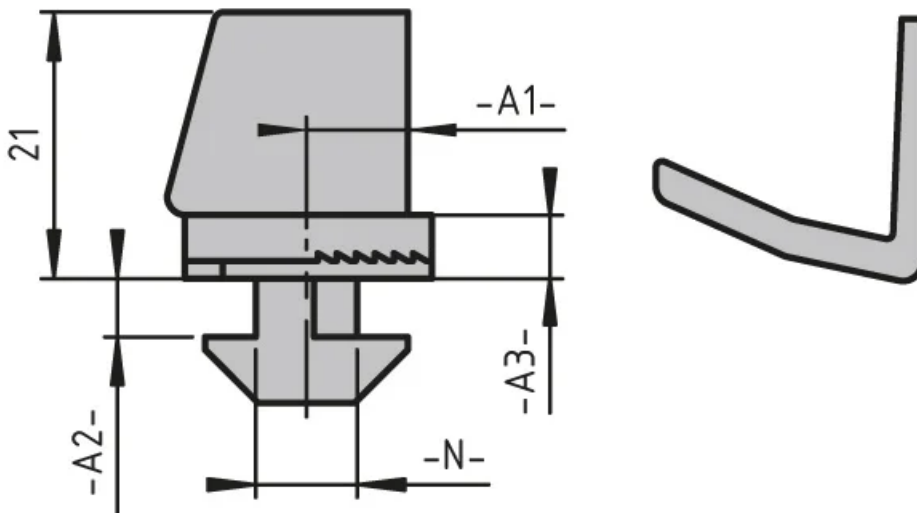

Clamping Pad

For fastening surface elements to aluminium profiles without tools.

Material: Plastic (PA), fibreglass-reinforced

Clamping width: 1-9 mm surface elements

System: 30 - Slot 6; 20 - Slot 5

Type: Fixing Blocks/Fastening Elements

General Data

| Designation | Description | System | Colour | A1 | A2 |
|-------------|--------------------------|-------------|----------------------------------|----|-----|
| PZ4115 | Clamping pad | 20 - Slot 5 | Black | 4 | 1.6 |
| PZ5064 | 2 mm clamping pad spacer | 20 - Slot 5 | Black | - | - |
| PZ5065 | 3 mm clamping pad spacer | 20 - Slot 5 | Black | - | - |
| PZ5066 | 4 mm clamping pad spacer | 20 - Slot 5 | Black | - | - |
| PZ5067 | Clamping pad | 20 - Slot 5 | traffic grey, similar to RAL7042 | 4 | 1.6 |
| PZ3165 | Clamping pad | 30 - Slot 6 | Black | 7 | 2.7 |
| PZ5068 | Clamping pad | 30 - Slot 6 | traffic grey, similar to RAL7042 | 7 | 2.7 |