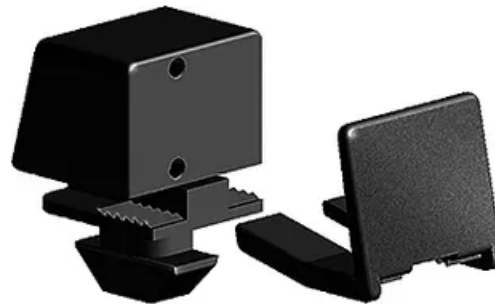

Clamping Pad

For fastening surface elements to aluminium profiles without tools.

Material: Plastic (PA), fibreglass-reinforced

Clamping width: 1-9 mm surface elements

System: 30 - Slot 6; 20 - Slot 5

Type: Fixing Blocks/Fastening Elements

General Data

| Designation | Description | System | Colour | A1 | A2 |
|-------------|--------------------------|-------------|----------------------------------|----|-----|
| PZ4115 | Clamping pad | 20 - Slot 5 | Black | 4 | 1.6 |
| PZ5064 | 2 mm clamping pad spacer | 20 - Slot 5 | Black | - | - |
| PZ5065 | 3 mm clamping pad spacer | 20 - Slot 5 | Black | - | - |
| PZ5066 | 4 mm clamping pad spacer | 20 - Slot 5 | Black | - | - |
| PZ5067 | Clamping pad | 20 - Slot 5 | traffic grey, similar to RAL7042 | 4 | 1.6 |
| PZ3165 | Clamping pad | 30 - Slot 6 | Black | 7 | 2.7 |
| PZ5068 | Clamping pad | 30 - Slot 6 | traffic grey, similar to RAL7042 | 7 | 2.7 |