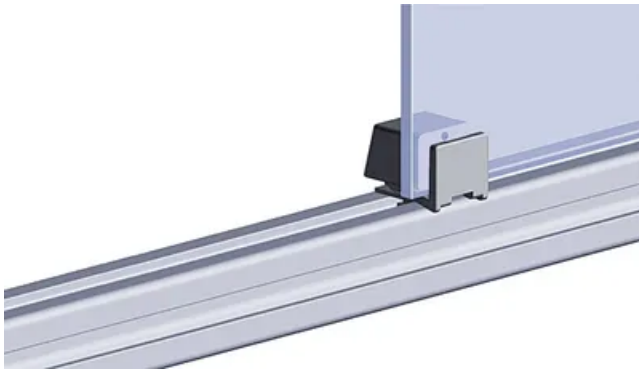

Clamping Pad

For fastening surface elements to aluminium profiles without tools.

Material: Plastic (PA), fibreglass-reinforced

Clamping width: 1-9 mm surface elements

System: 30 - Slot 6; 20 - Slot 5

Type: Fixing Blocks/Fastening Elements

General Data

| Designation | Description | System | Colour | A1 | A2 |
|-------------|--------------------------|-------------|----------------------------------|----|-----|
| PZ4115 | Clamping pad | 20 - Slot 5 | Black | 4 | 1.6 |
| PZ5064 | 2 mm clamping pad spacer | 20 - Slot 5 | Black | - | - |
| PZ5065 | 3 mm clamping pad spacer | 20 - Slot 5 | Black | - | - |
| PZ5066 | 4 mm clamping pad spacer | 20 - Slot 5 | Black | - | - |
| PZ5067 | Clamping pad | 20 - Slot 5 | traffic grey, similar to RAL7042 | 4 | 1.6 |
| PZ3165 | Clamping pad | 30 - Slot 6 | Black | 7 | 2.7 |
| PZ5068 | Clamping pad | 30 - Slot 6 | traffic grey, similar to RAL7042 | 7 | 2.7 |