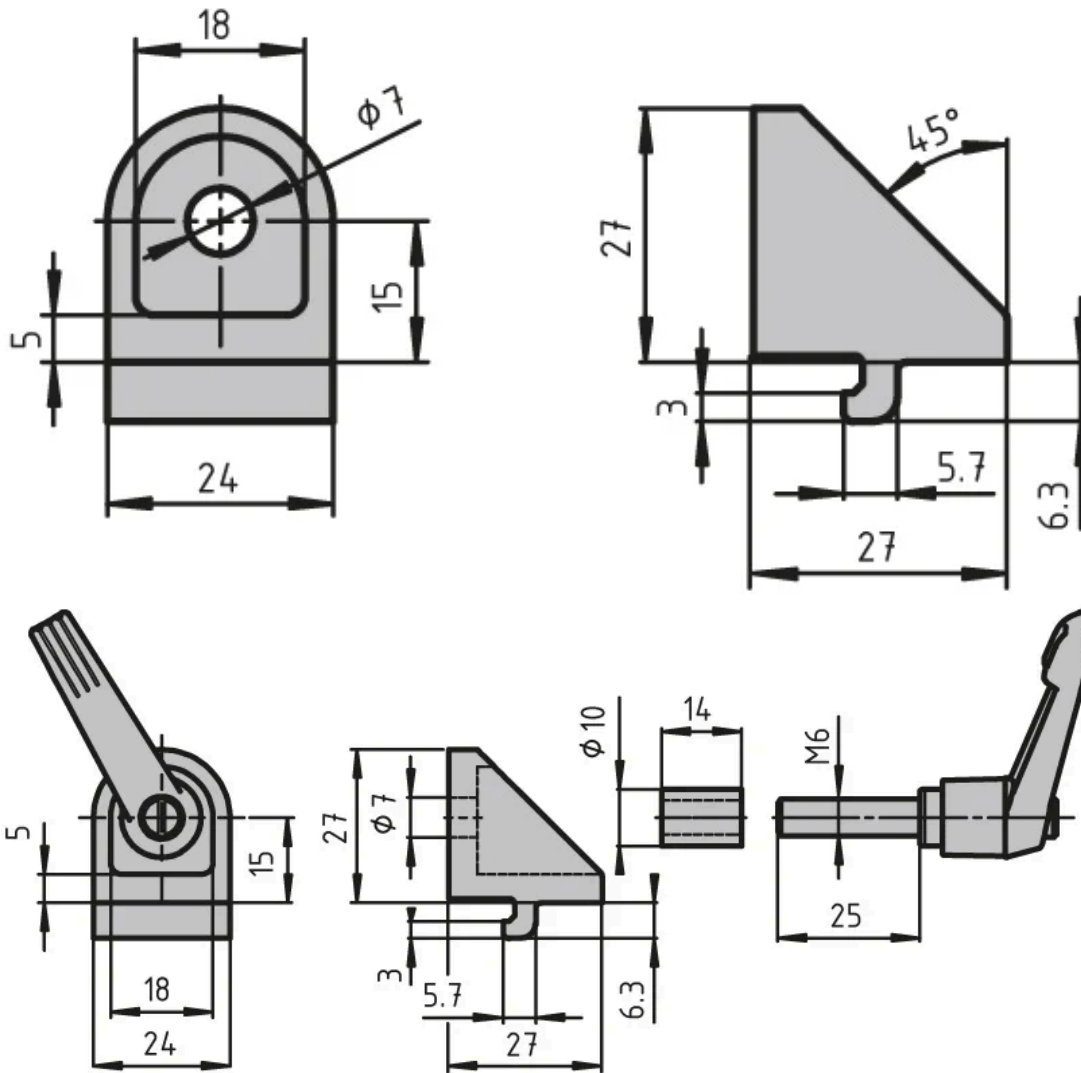

Clamping Bracket

Simple and reliable link between intersecting profiles.
Bracket with clamping lever for variable use.
Sets to any angle.
Material: Aluminium coloured die-cast zinc

System: 30 - Slot 6

Type: Angles Brackets and Corners; Fasteners

General Data

Designation	Description	System	F1 (N)	F2 (N)
PZ3090	Clamping bracket 30	30 - Slot 6	800	200
PZ3095	Clamping bracket 30 with clamping lever	30 - Slot 6	600	100