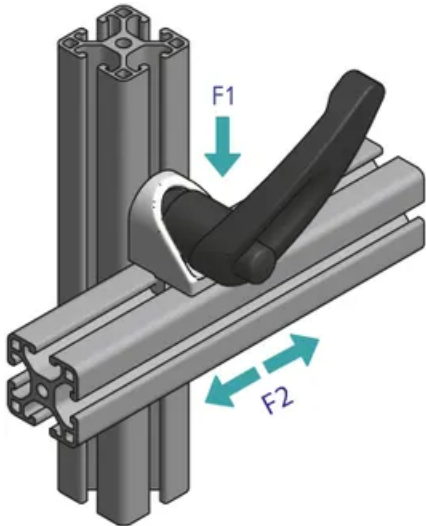

Clamping Bracket

Simple and reliable link between intersecting profiles.
Bracket with clamping lever for variable use.
Sets to any angle.
Material: Aluminium coloured die-cast zinc

System: 30 - Slot 6

Type: Angles Brackets and Corners; Fasteners

General Data

Designation	Description	System	F1 (N)	F2 (N)
PZ3090	Clamping bracket 30	30 - Slot 6	800	200
PZ3095	Clamping bracket 30 with clamping lever	30 - Slot 6	600	100