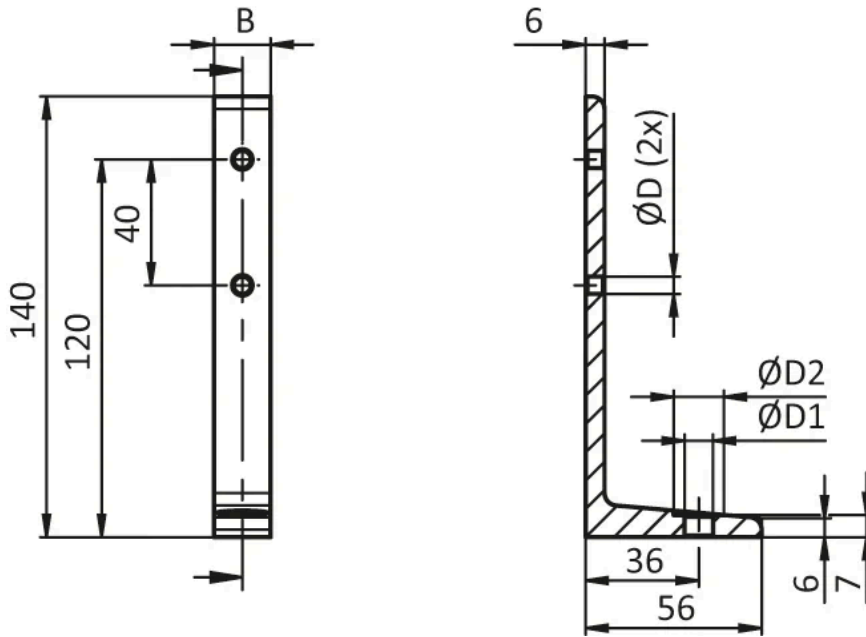

Floor Bracket 18x140

To securely fix aluminium profiles to the floor.

Material: Aluminium

System: 20 - Slot 5

Type: Angles Brackets and Corners; Fasteners

General Data

Designation	Description	System	B	Ã, D	Ã, D1
PZ5236	Floor Bracket 1 slot version	20 - Slot 5	18	5.5	9

Designation	Ã, D2	Weight (g)
PZ5236	16	57