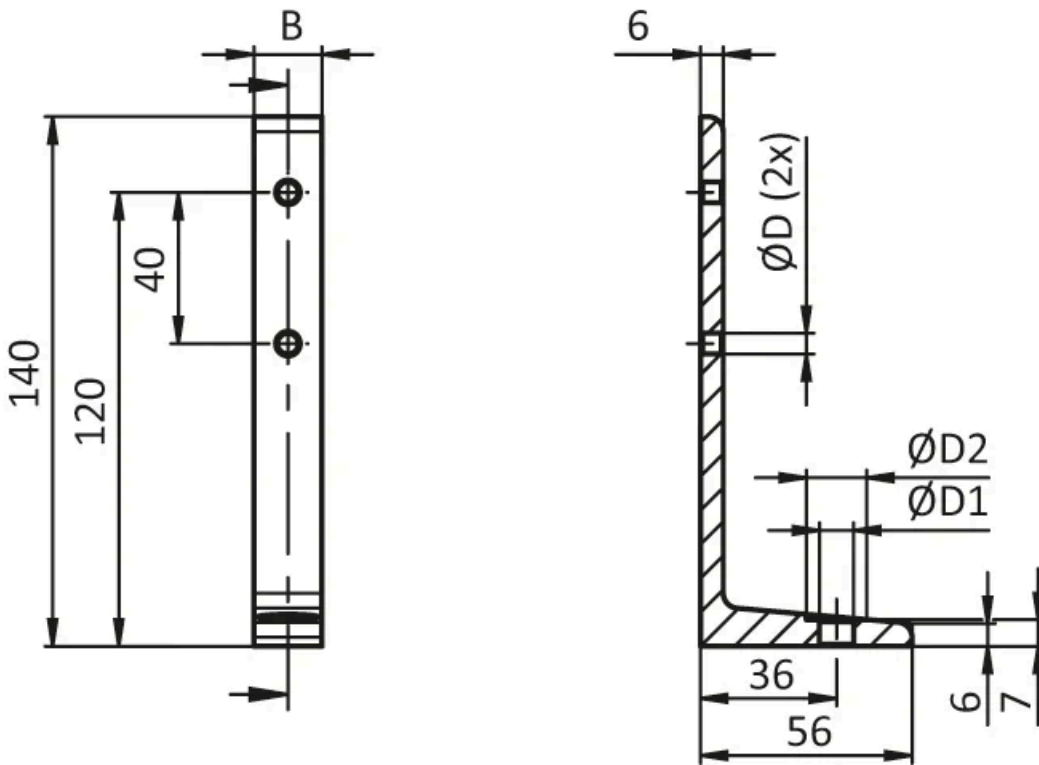

Floor Bracket 18x140

To securely fix aluminium profiles to the floor.
Material: Aluminium

System: 20 - Slot 5

Type: Angles Brackets and Corners; Fasteners

General Data

Designation	Description	System	B	Ä, D	Ä, D1
PZ5236	Floor Bracket 1 slot version	20 - Slot 5	18	5.5	9

Designation	Ä, D2	Weight (g)
PZ5236	16	57