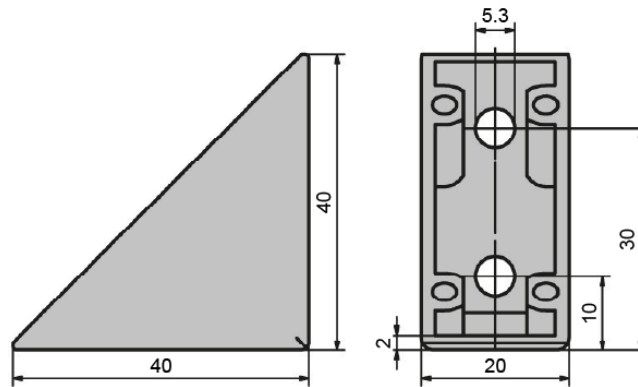

Bracket 40 × 40

Material: Bracket: Painted die-cast zinc, white aluminium (RAL9005)

Cap: Black plastic (PA)

Mounting kit: Galvanised steel

System: 20 - Slot 5

Type: Angles Brackets and Corners; Fasteners

General Data

Designation	Description	System	ESD
PZ5008	Bracket 40 × 40 painted silver white aluminium (RAL9006)	20 - Slot 5	-
PZ5009	Bracket 40 × 40 painted silver white aluminium (RAL9006) plus mounting material and ABDK	20 - Slot 5	-
PA1204	Cap 40 × 40	20 - Slot 5	-