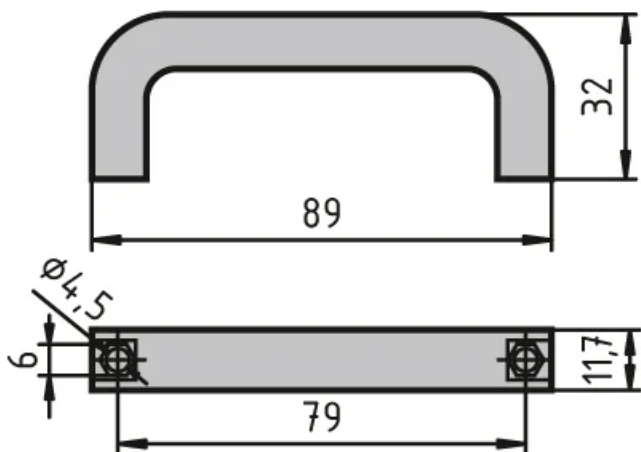

Cap: Clips on to the handle

System: 40 - Slot 8; 30 - Slot 6; 20 - Slot 5

Type: Handles

General Data

Designation	Description
RA4075	Handle PA 80
RA1580	Handle PA 120
RA1577	Cap for handle PA120
RA1570	Handle PA 160