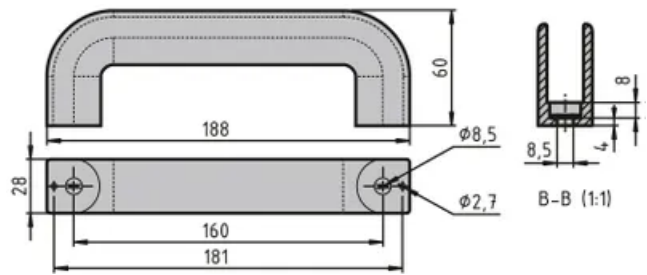

Handle

Mounts on doors, flaps and aluminium profiles.

Material: Plastic (PA), fibreglass reinforced.

Colour: Black (other colours available on inquiry).

On-site mount: by cheese head screw at the front and screw/nut at the back.

Cap: Clips on to the handle

System: 40 - Slot 8; 30 - Slot 6; 20 - Slot 5

Type: Handles

General Data

Designation	Description
RA4075	Handle PA 80
RA1580	Handle PA 120
RA1577	Cap for handle PA120
RA1570	Handle PA 160