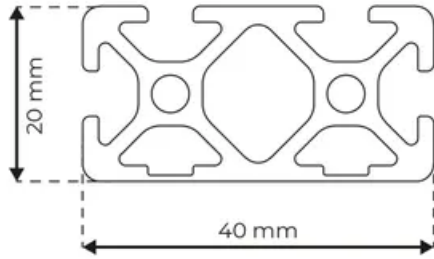

Profile 5 40x20 Normal 2N

System: 20 - Slot 5
Dimensions: 40x20
Length (mm): 3000
Material Quality: Normal
Profile Type: Closed

General Data

Designation	System	Ix (cm ⁴)	Iy (cm ⁴)	Wx (cm ³)	Wy (cm ³)
RP4071	20 - Slot 5	5.19	1.47	2.59	1.44

Designation	A (cm ²)	Mass (kg/m)
RP4071	3.36	0.91