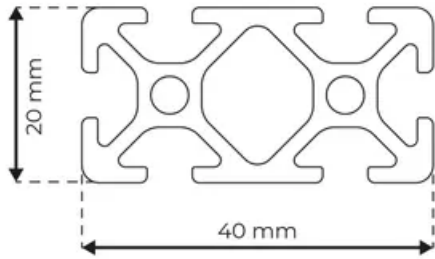

Profile 5 40x20 Normal

System: 20 - Slot 5
Dimensions: 40x20
Length (mm): 3000
Material Quality: Normal
Profile Type: Open

General Data

Designation	System	Ix (cm ⁴)	Iy (cm ⁴)	Wx (cm ³)	Wy (cm ³)
RP4040	20 - Slot 5	5.13	1.4	2.56	1.4

Designation	A (cm ²)	Mass (kg/m)
RP4040	3.29	0.89