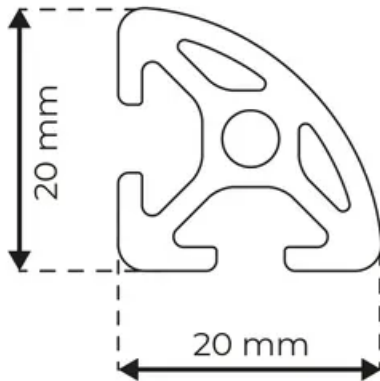

Profile 5 20x20R Normal

System: 20 - Slot 5
Dimensions: 20x20
Length (mm): 3000
Material Quality: Normal
Profile Type: Radiused

General Data

Designation	System	Ix (cm ⁴)	Iy (cm ⁴)	Wx (cm ³)	Wy (cm ³)
RP4110	20 - Slot 5	0.58	0.58	0.54	0.54

Designation	A (cm ²)	Mass (kg/m)
RP4110	1.72	0.47