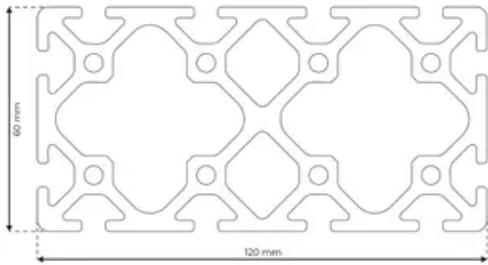

Profile 6 120x60 Normal

System: 30 - Slot 6
Dimensions: 60x120
Length (mm): 6000
Material Quality: Normal
Profile Type: Open

General Data

Designation	System	Ix (cm ⁴)	Iy (cm ⁴)	Wx (cm ³)	Wy (cm ³)
RP3050	30 - Slot 6	101.82	342	33.94	57

Designation	A (cm ²)	Mass (kg/m)
RP3050	24.47	6.61