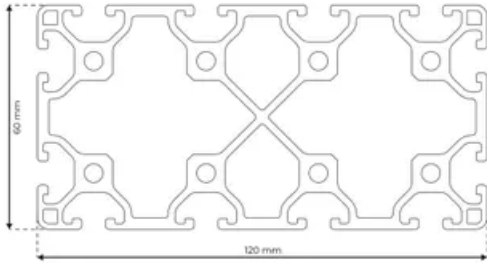

## Profile 6 120x60 Light

**System:** 30 - Slot 6  
**Dimensions:** 60x120  
**Length (mm):** 6000  
**Material Quality:** Light  
**Profile Type:** Open

## General Data

Designation	System	Ix (cm <sup>4</sup> )	Iy (cm <sup>4</sup> )	Wx (cm <sup>3</sup> )	Wy (cm <sup>3</sup> )
RP3100	30 - Slot 6	74.95	252.26	24.98	42.04

Designation	A (cm <sup>2</sup> )	Mass (kg/m)
RP3100	18.07	4.88