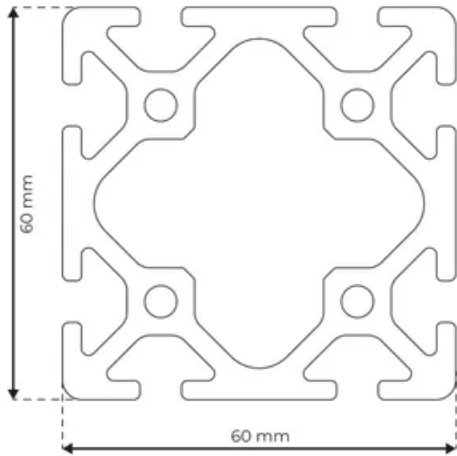

## Profile 6 60x60 Normal

**System:** 30 - Slot 6  
**Dimensions:** 60x60  
**Length (mm):** 6000  
**Material Quality:** Normal  
**Profile Type:** Open

## General Data

Designation	System	Ix (cm <sup>4</sup> )	Iy (cm <sup>4</sup> )	Wx (cm <sup>3</sup> )	Wy (cm <sup>3</sup> )
RP3040	30 - Slot 6	53.13	53.13	17.71	17.71

Designation	A (cm <sup>2</sup> )	Mass (kg/m)
RP3040	13.1	3.54