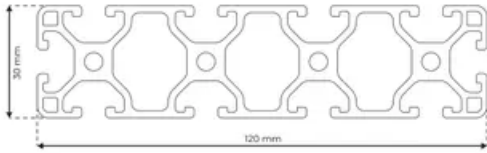

Profile 6 120x30 Light

System: 30 - Slot 6
Dimensions: 30x120
Length (mm): 6000
Material Quality: Light
Profile Type: Open

General Data

Designation	System	Ix (cm ⁴)	Iy (cm ⁴)	Wx (cm ³)	Wy (cm ³)
RP3080	30 - Slot 6	149.85	10.81	24.97	7.21

Designation	A (cm ²)	Mass (kg/m)
RP3080	11.34	3.06