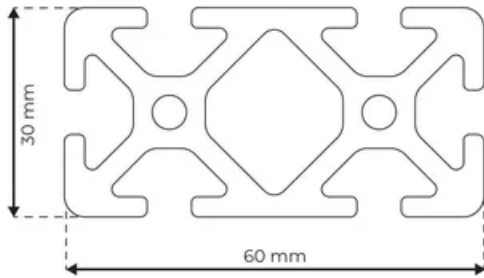

Profile 6 60x30 Normal

System: 30 - Slot 6
Dimensions: 30x60
Length (mm): 6000
Material Quality: Normal
Profile Type: Open

General Data

Designation	System	Ix (cm ⁴)	Iy (cm ⁴)	Wx (cm ³)	Wy (cm ³)
RP3020	30 - Slot 6	28.9	7.85	9.63	5.24

Designation	A (cm ²)	Mass (kg/m)
RP3020	8.32	2.24