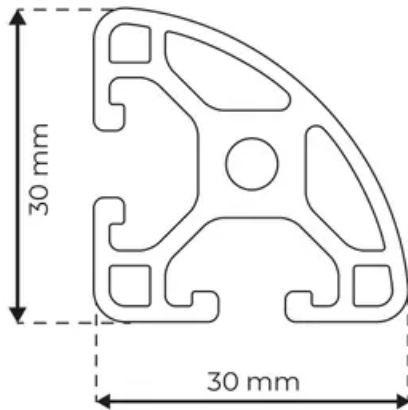

Profile 6 30x30R Light

System: 30 - Slot 6
Dimensions: 30x30
Length (mm): 3000
Material Quality: Light
Profile Type: Radiused

General Data

Designation	System	I_x (cm ⁴)	I_y (cm ⁴)	W_x (cm ³)	W_y (cm ³)
RP3160	30 - Slot 6	2.14	2.14	1.3	1.3

Designation	A (cm ²)	Mass (kg/m)
RP3160	2.99	0.81