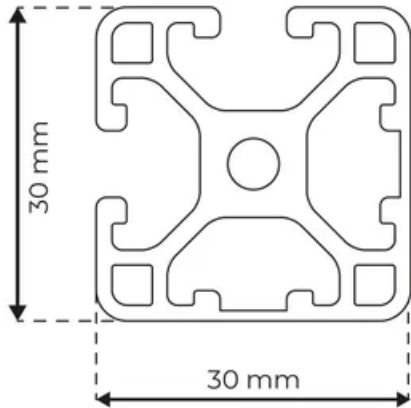

Profile 6 30x30 Light 2N90

System: 30 - Slot 6
Dimensions: 30x30
Length (mm): 6000
Material Quality: Light
Profile Type: Closed

General Data

Designation	System	I_x (cm ⁴)	I_y (cm ⁴)	W_x (cm ³)	W_y (cm ³)
RP3120	30 - Slot 6	3.02	3.02	1.98	1.98

Designation	A (cm ²)	Mass (kg/m)
RP3120	3.48	0.94