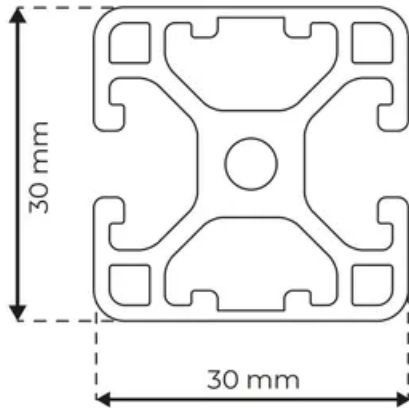

Profile 6 30x30 Light 2N180

System: 30 - Slot 6
Dimensions: 30x30
Length (mm): 6000
Material Quality: Light
Profile Type: Closed

General Data

Designation	System	Ix (cm ⁴)	Iy (cm ⁴)	Wx (cm ³)	Wy (cm ³)
RP3130	30 - Slot 6	2.89	3.17	1.92	2.11

Designation	A (cm ²)	Mass (kg/m)
RP3130	3.48	0.94