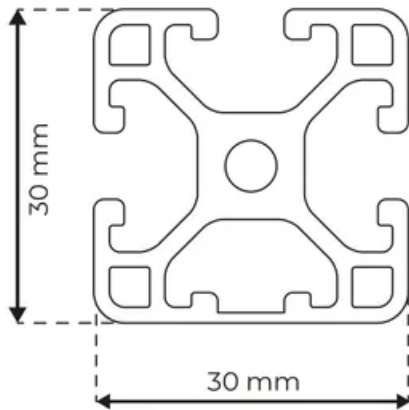

Profile 6 30x30 Light 1N

System: 30 - Slot 6
Dimensions: 30x30
Length (mm): 6000
Material Quality: Light
Profile Type: Closed

General Data

Designation	System	Ix (cm ⁴)	Iy (cm ⁴)	Wx (cm ³)	Wy (cm ³)
RP3110	30 - Slot 6	3.02	3.02	2.88	2.88

Designation	A (cm ²)	Mass (kg/m)
RP3110	3.41	0.92