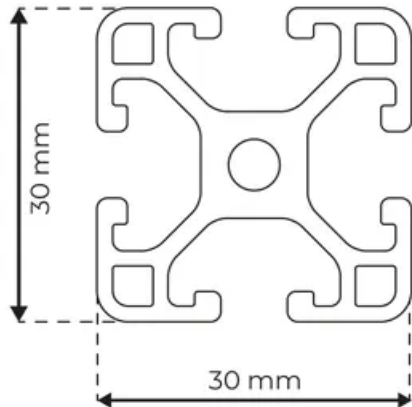

Profile 6 30x30 Light

System: 30 - Slot 6
Dimensions: 30x30
Length (mm): 6000
Material Quality: Light
Profile Type: Open

General Data

Designation	System	Ix (cm ⁴)	Iy (cm ⁴)	Wx (cm ³)	Wy (cm ³)
RP3060	30 - Slot 6	2.88	2.88	1.92	1.92

Designation	A (cm ²)	Mass (kg/m)
RP3060	3.34	0.9