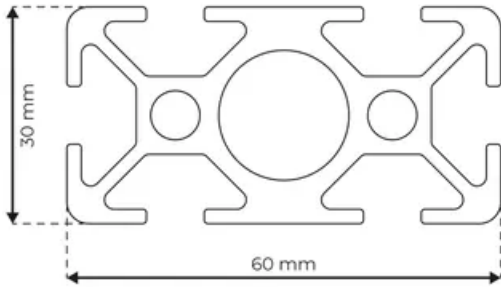

Profile 8 60x30 Light

System: 30 - Slot 8
Dimensions: 60x30
Length (mm): 6000
Material Quality: Light
Profile Type: Open

General Data

Designation	System	Ix (cm ⁴)	Iy (cm ⁴)	Wx (cm ³)	Wy (cm ³)
RP2020	30 - Slot 8	6.45	21.41	4.30	7.14

Designation	A (cm ²)	Mass (kg/m)
RP2020	6.78	1.84