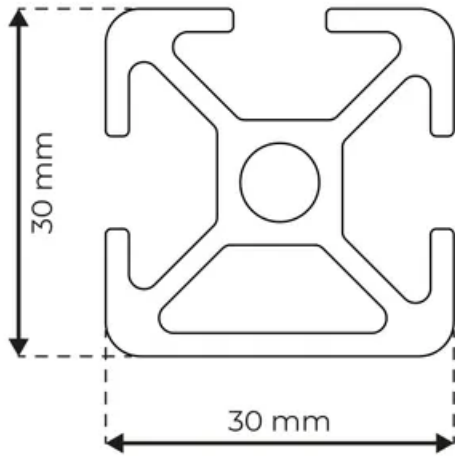

Profile 8 30x30 Light 1N

System: 30 - Slot 8
Dimensions: 30x30
Length (mm): 6000
Material Quality: Light
Profile Type: Closed

General Data

Designation	System	I_x (cm ⁴)	I_y (cm ⁴)	W_x (cm ³)	W_y (cm ³)
RP2040	30 - Slot 8	3.44	3.14	2.19	2.09

Designation	A (cm ²)	Mass (kg/m)
RP2040	3.48	0.94