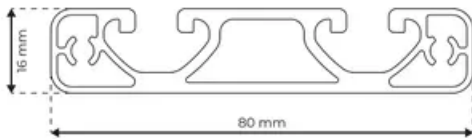

## Profile 8 80x16 Ultralight

**System:** 40 - Slot 8  
**Dimensions:** 16x80  
**Length (mm):** 6000  
**Material Quality:** Ultralight  
**Profile Type:** Open

## General Data

Designation	System	Ix (cm <sup>4</sup> )	Iy (cm <sup>4</sup> )	Wx (cm <sup>3</sup> )	Wy (cm <sup>3</sup> )
RP1017	40 - Slot 8	1.53	25.57	1.83	6.39

Designation	A (cm <sup>2</sup> )	Mass (kg/m)
RP1017	4.66	1.26