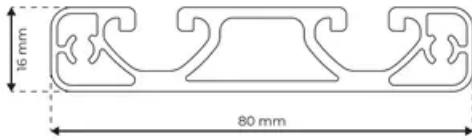

Profile 8 80x16 Ultralight

System: 40 - Slot 8
Dimensions: 80x16
Length (mm): 6000
Material Quality: Ultralight
Profile Type: Open

General Data

Designation	System	I_x (cm ⁴)	I_y (cm ⁴)	W_x (cm ³)	W_y (cm ³)
RP1017	40 - Slot 8	1.53	25.57	1.83	6.39

Designation	A (cm ²)	Mass (kg/m)
RP1017	4.66	1.26