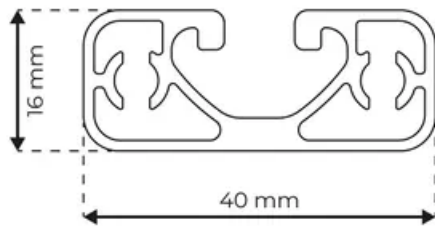

Profile 8 40x16 Ultralight

System: 40 - Slot 8

Dimensions: 16x40

Length (mm): 6000

Material Quality: Ultralight

Profile Type: Open

General Data

Designation	System	Ix (cm ⁴)	Iy (cm ⁴)	Wx (cm ³)	Wy (cm ³)
RP1015	40 - Slot 8	0.68	3.42	0.82	1.71

Designation	A (cm ²)	Mass (kg/m)
RP1015	2.31	0.63