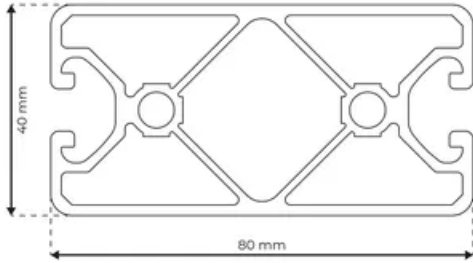

Profile 8 80x40 Ultralight 4N180

System: 40 - Slot 8
Dimensions: 80x40
Length (mm): 6000
Material Quality: Ultralight
Profile Type: Closed

General Data

Designation	System	I_x (cm ⁴)	I_y (cm ⁴)	W_x (cm ³)	W_y (cm ³)
RP1355	40 - Slot 8	15.77	56.38	7.89	14.09

Designation	A (cm ²)	Mass (kg/m)
RP1355	8.25	2.24