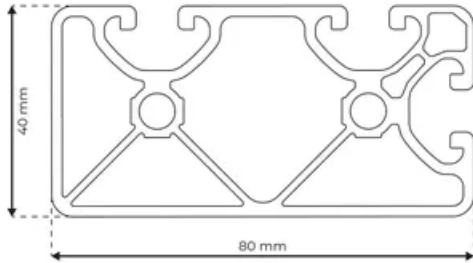

Profile 8 80x40 Ultralight 3N90

System: 40 - Slot 8
Dimensions: 80x40
Length (mm): 6000
Material Quality: Ultralight
Profile Type: Closed

General Data

Designation	System	I_x (cm ⁴)	I_y (cm ⁴)	W_x (cm ³)	W_y (cm ³)
RP1365	40 - Slot 8	15.92	56.24	8.12	14.34

Designation	A (cm ²)	Mass (kg/m)
RP1365	8.44	2.29