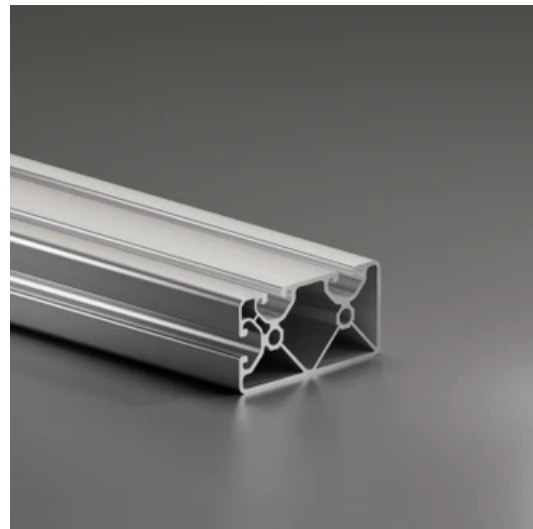

Profile 8 80x40 Ultralight 3N90

System: 40 - Slot 8
Dimensions: 40x80
Length (mm): 6000
Material Quality: Ultralight
Profile Type: Closed

General Data

Designation	System	Ix (cm ⁴)	Iy (cm ⁴)	Wx (cm ³)	Wy (cm ³)
RP1365	40 - Slot 8	15.92	56.24	8.12	14.34

Designation	A (cm ²)	Mass (kg/m)
RP1365	8.44	2.29