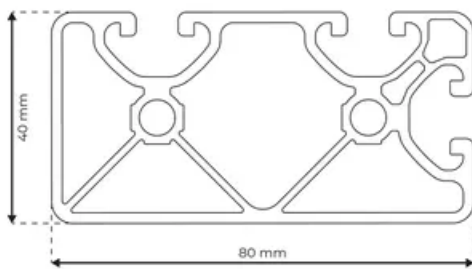

Profile 8 80x40 Ultralight 3N90

System: 40 - Slot 8
Dimensions: 40x80
Length (mm): 6000
Material Quality: Ultralight
Profile Type: Closed

General Data

Designation	System	Ix (cm ⁴)	Iy (cm ⁴)	Wx (cm ³)	Wy (cm ³)
RP1365	40 - Slot 8	15.92	56.24	8.12	14.34

Designation	A (cm ²)	Mass (kg/m)
RP1365	8.44	2.29