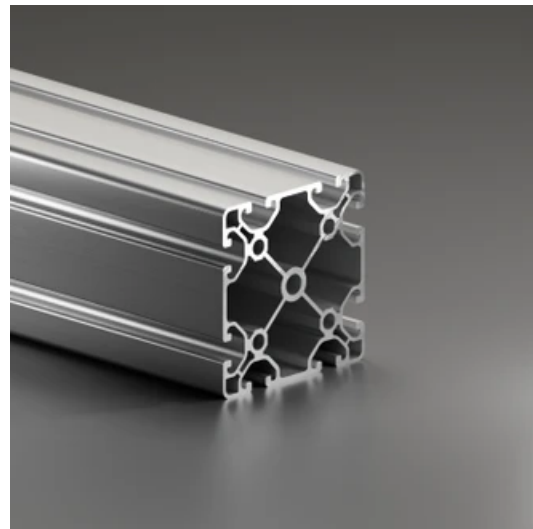

Profile 8 80x80 Ultralight

System: 40 - Slot 8
Dimensions: 80x80
Length (mm): 6000
Material Quality: Ultralight
Profile Type: Open

General Data

Designation	System	Ix (cm ⁴)	Iy (cm ⁴)	Wx (cm ³)	Wy (cm ³)
RP1175	40 - Slot 8	102.25	102.25	25.56	25.56

Designation	A (cm ²)	Mass (kg/m)
RP1175	16.12	4.22