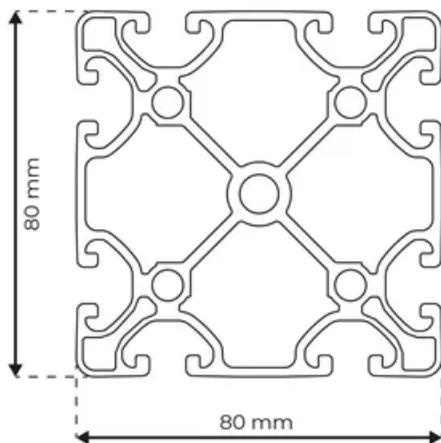

Profile 8 80x80 Ultralight

System: 40 - Slot 8
Dimensions: 80x80
Length (mm): 6000
Material Quality: Ultralight
Profile Type: Open

General Data

Designation	System	Ix (cm ⁴)	Iy (cm ⁴)	Wx (cm ³)	Wy (cm ³)
RP1175	40 - Slot 8	102.25	102.25	25.56	25.56

Designation	A (cm ²)	Mass (kg/m)
RP1175	16.12	4.22