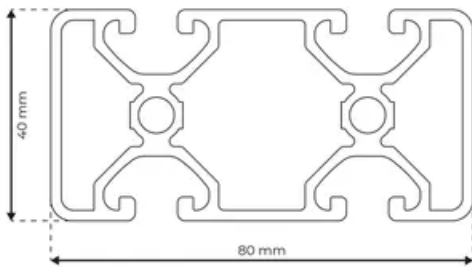

Profile 8 80x40 Ultralight 2N180

System: 40 - Slot 8
Dimensions: 40x80
Length (mm): 6000
Material Quality: Ultralight
Profile Type: Closed

General Data

Designation	System	Ix (cm ⁴)	Iy (cm ⁴)	Wx (cm ³)	Wy (cm ³)
RP1356	40 - Slot 8	15.94	55.4	7.97	13.85

Designation	A (cm ²)	Mass (kg/m)
RP1356	8.49	2.30