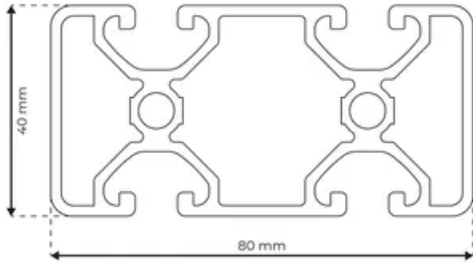

Profile 8 80x40 Ultralight 2N180

System: 40 - Slot 8
Dimensions: 80x40
Length (mm): 6000
Material Quality: Ultralight
Profile Type: Closed

General Data

Designation	System	Ix (cm ⁴)	Iy (cm ⁴)	Wx (cm ³)	Wy (cm ³)
RP1356	40 - Slot 8	15.94	55.4	7.97	13.85

Designation	A (cm ²)	Mass (kg/m)
RP1356	8.49	2.30