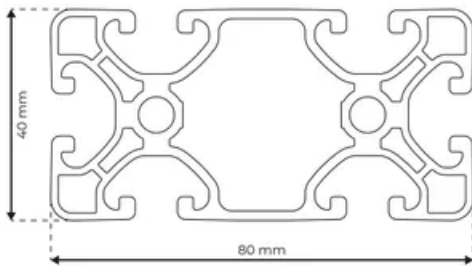

Profile 8 80x40 Ultralight

System: 40 - Slot 8
Dimensions: 40x80
Length (mm): 6000
Material Quality: Ultralight
Profile Type: Open

General Data

Designation	System	Ix (cm ⁴)	Iy (cm ⁴)	Wx (cm ³)	Wy (cm ³)
RP1145	40 - Slot 8	14.91	58.08	7.45	14.52

Designation	A (cm ²)	Mass (kg/m)
RP1145	8.81	2.39