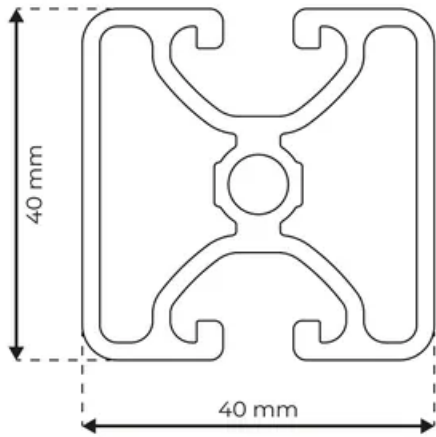

Profile 8 40x40 Ultralight 2N180

System: 40 - Slot 8
Dimensions: 40x40
Length (mm): 6000
Material Quality: Ultralight
Profile Type: Closed

General Data

Designation	System	I_x (cm ⁴)	I_y (cm ⁴)	W_x (cm ³)	W_y (cm ³)
RP1315	40 - Slot 8	8.12	8.76	4.06	4.38

Designation	A (cm ²)	Mass (kg/m)
RP1315	4.98	1.35