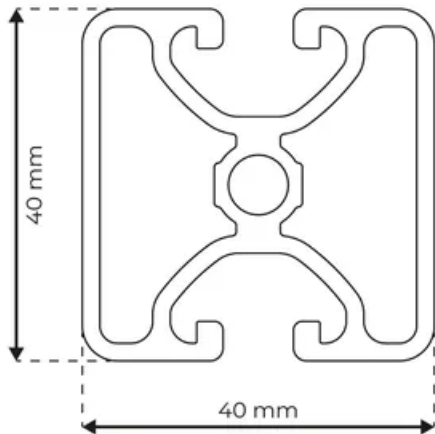

Profile 8 40x40 Ultralight 2N180

System: 40 - Slot 8
Dimensions: 40x40
Length (mm): 6000
Material Quality: Ultralight
Profile Type: Closed

General Data

Designation	System	Ix (cm ⁴)	Iy (cm ⁴)	Wx (cm ³)	Wy (cm ³)
RP1315	40 - Slot 8	8.12	8.76	4.06	4.38

Designation	A (cm ²)	Mass (kg/m)
RP1315	4.98	1.35