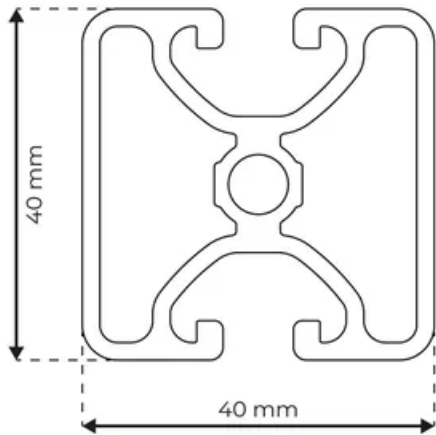

## Profile 8 40x40 Ultralight 2N180

**System:** 40 - Slot 8  
**Dimensions:** 40x40  
**Length (mm):** 6000  
**Material Quality:** Ultralight  
**Profile Type:** Closed

## General Data

Designation	System	$I_x$ (cm <sup>4</sup> )	$I_y$ (cm <sup>4</sup> )	$W_x$ (cm <sup>3</sup> )	$W_y$ (cm <sup>3</sup> )
RP1315	40 - Slot 8	8.12	8.76	4.06	4.38

Designation	A (cm <sup>2</sup> )	Mass (kg/m)
RP1315	4.98	1.35