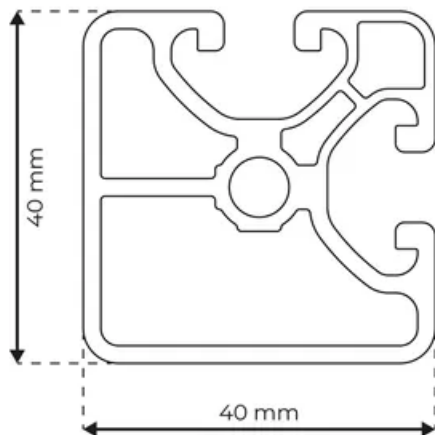

## Profile 8 40x40 Ultralight 2N90

**System:** 40 - Slot 8  
**Dimensions:** 40x40  
**Length (mm):** 6000  
**Material Quality:** Ultralight  
**Profile Type:** Closed

## General Data

Designation	System	Ix (cm <sup>4</sup> )	Iy (cm <sup>4</sup> )	Wx (cm <sup>3</sup> )	Wy (cm <sup>3</sup> )
RP1316	40 - Slot 8	7.81	8.22	3.76	4.08

Designation	A (cm <sup>2</sup> )	Mass (kg/m)
RP1316	4.87	1.32