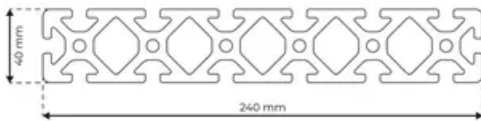

Profile 8 240x40 Normal

System: 40 - Slot 8
Dimensions: 40x240
Length (mm): 6000
Material Quality: Normal
Profile Type: Open

General Data

Designation	System	Ix (cm ⁴)	Iy (cm ⁴)	Wx (cm ³)	Wy (cm ³)
RP1067	40 - Slot 8	78.82	2404.93	39.41	200.41

Designation	A (cm ²)	Mass (kg/m)
RP1067	47.04	12.75