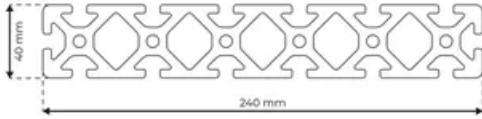

Profile 8 240x40 Normal

System: 40 - Slot 8
Dimensions: 40x240
Length (mm): 6000
Material Quality: Normal
Profile Type: Open

General Data

Designation	System	Ix (cm ⁴)	Iy (cm ⁴)	Wx (cm ³)	Wy (cm ³)
RP1067	40 - Slot 8	78.82	2404.93	39.41	200.41

Designation	A (cm ²)	Mass (kg/m)
RP1067	47.04	12.75