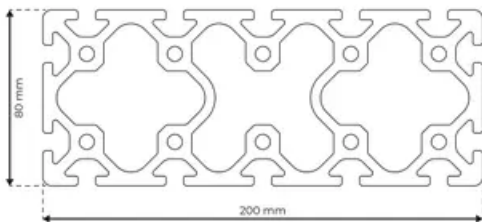

Profile 8 200x80 Normal

System: 40 - Slot 8

Dimensions: 80x200

Length (mm): 6000

Material Quality: Normal

Profile Type: Open

General Data

Designation	System	Ix (cm ⁴)	Iy (cm ⁴)	Wx (cm ³)	Wy (cm ³)
RP1091	40 - Slot 8	432.97	2203.6	108.24	220.36

Designation	A (cm ²)	Mass (kg/m)
RP1091	56.15	15.17