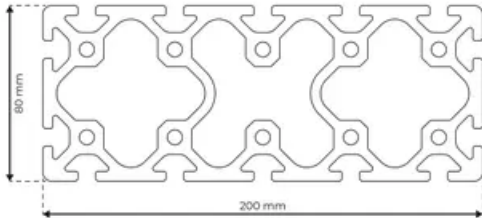

Profile 8 200x80 Normal

System: 40 - Slot 8
Dimensions: 80x200
Length (mm): 6000
Material Quality: Normal
Profile Type: Open

General Data

Designation	System	I_x (cm ⁴)	I_y (cm ⁴)	W_x (cm ³)	W_y (cm ³)
RP1091	40 - Slot 8	432.97	2203.6	108.24	220.36

Designation	A (cm ²)	Mass (kg/m)
RP1091	56.15	15.17