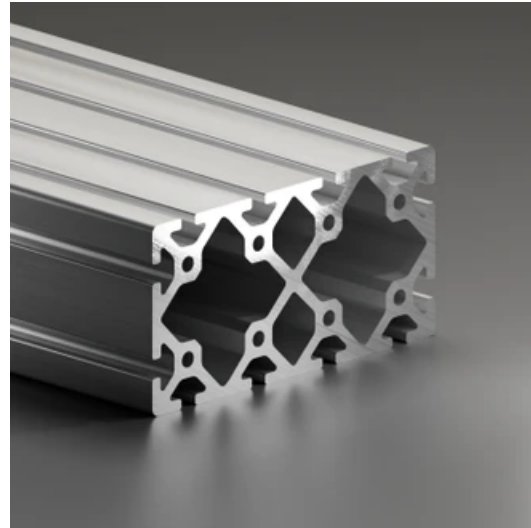

## Profile 8 160x80 Normal

**System:** 40 - Slot 8  
**Dimensions:** 80x160  
**Length (mm):** 6000  
**Material Quality:** Normal  
**Profile Type:** Open

## General Data

Designation	System	Ix (cm <sup>4</sup> )	Iy (cm <sup>4</sup> )	Wx (cm <sup>3</sup> )	Wy (cm <sup>3</sup> )
RP1090	40 - Slot 8	354.37	1204.61	88.59	150.58

Designation	A (cm <sup>2</sup> )	Mass (kg/m)
RP1090	48.61	13.17