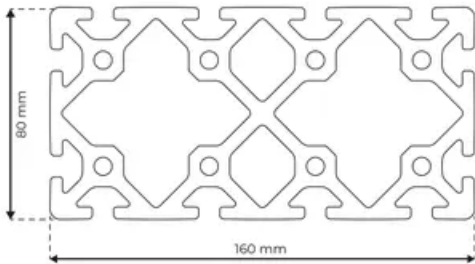

## Profile 8 160x80 Normal

**System:** 40 - Slot 8  
**Dimensions:** 80x160  
**Length (mm):** 6000  
**Material Quality:** Normal  
**Profile Type:** Open

## General Data

Designation	System	Ix (cm <sup>4</sup> )	Iy (cm <sup>4</sup> )	Wx (cm <sup>3</sup> )	Wy (cm <sup>3</sup> )
RP1090	40 - Slot 8	354.37	1204.61	88.59	150.58

Designation	A (cm <sup>2</sup> )	Mass (kg/m)
RP1090	48.61	13.17